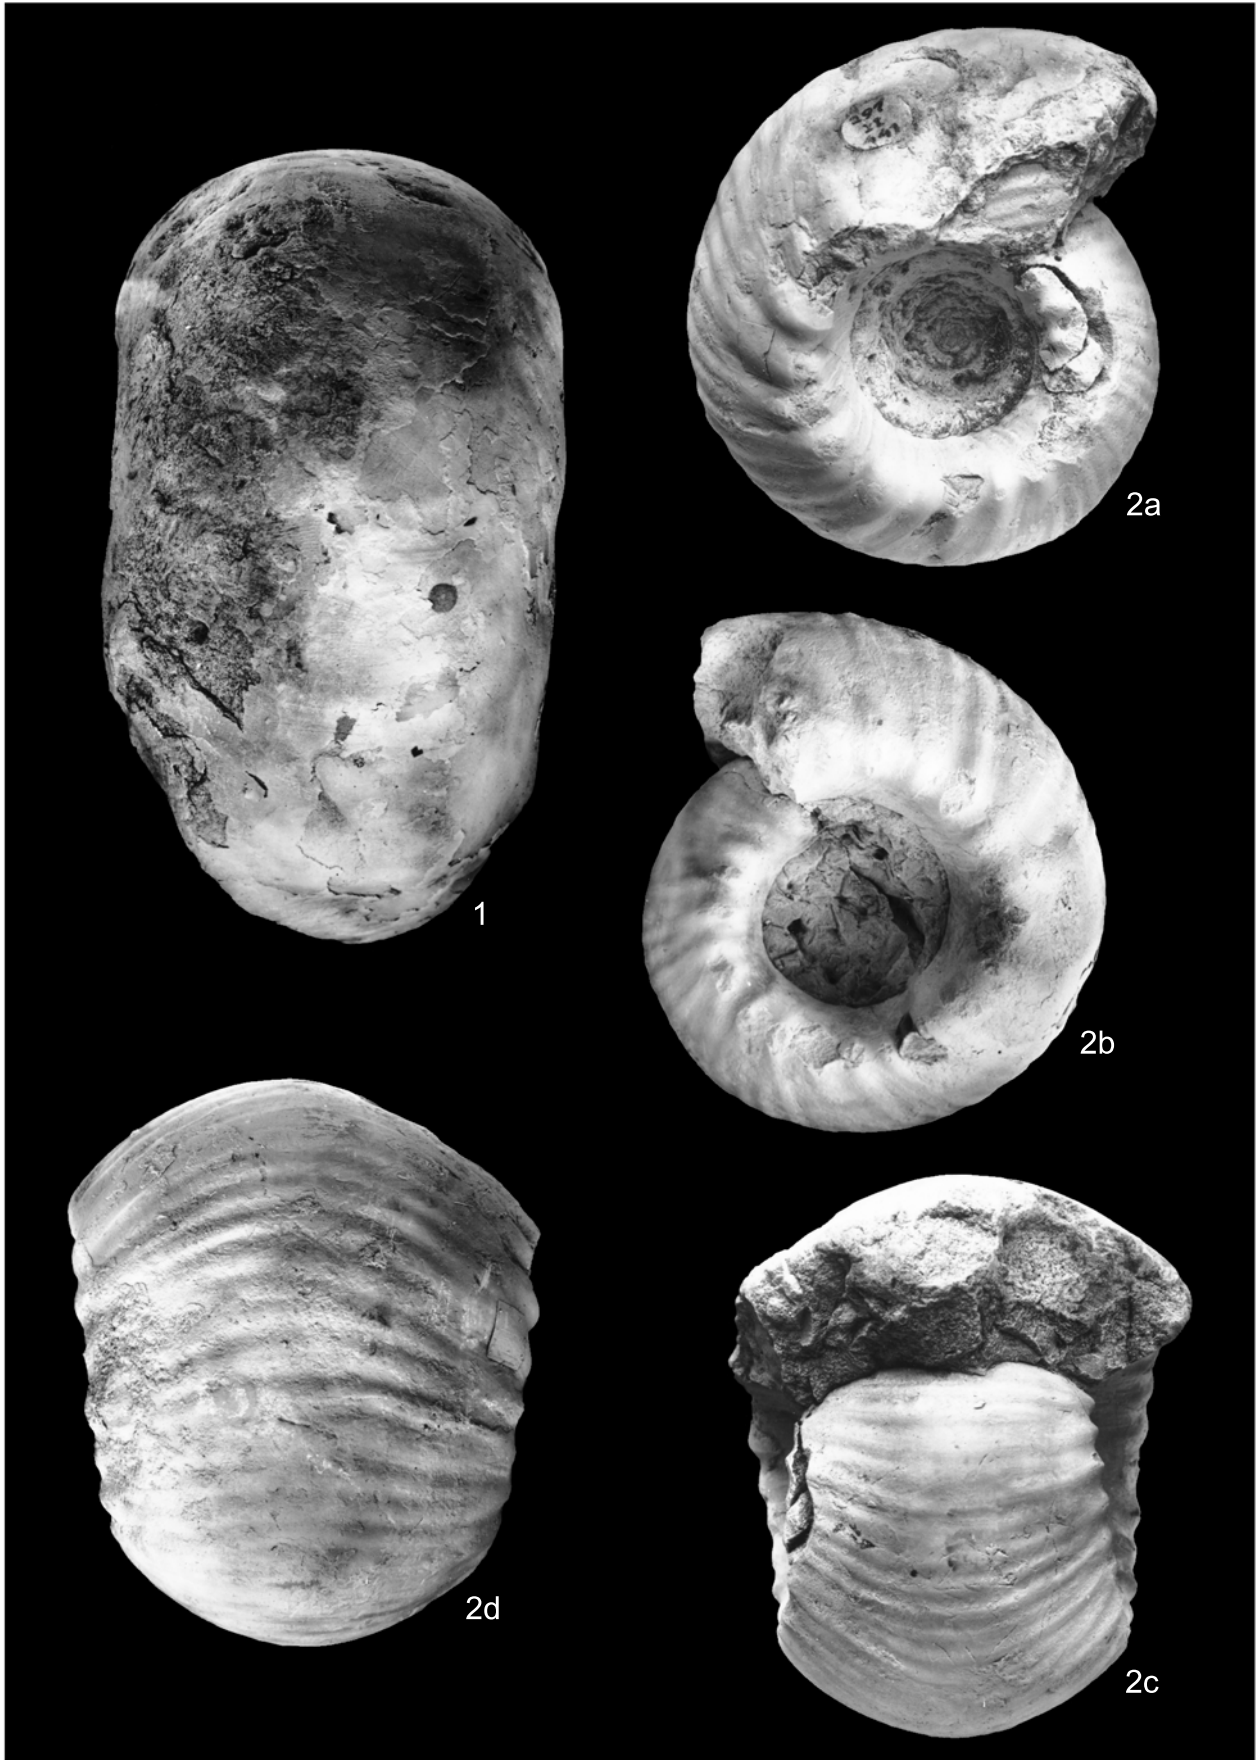

Fig. 1. *Praetulites rugosus* sp. nov., holotype; a, b — side view, c — front view, d — rear view; MUZ PIG 297.II.321, Włodowice; Lower Bathonian

Plates I–XXXIV — phot. J. Modrzejewska, PGI Warsaw; mag.  $\times 1$  (except Plate VII, Figure 3d)

Fig. 1. *Tulites (Tulites)* sp., a — side view, b — front view; CZ. 272, Częstochowa vicinity; Lower Bathonian

Fig. 1. *Tulites (Tulites) sp.*, rear view, CZ. 272. Fig. 2. *Tulites (Tulites) tulotus (Buckman)*, a — front view; b, c — side view; CZ.V.104.50; Figs.1, 2 — Częstochowa vicinity, Lower Bathonian

Fig. 1. *Tulites (Tulites) tulotus* (Buckman), rear view, CZ.V.104.50 Częstochowa vicinity, Lower Bathonian. Fig. 2. *Tulites (Tulites) cadus* Buckman, a and b — side view, c — front view, d — rear view; MUZ PIG 297.II.441, Włodowice; Lower Bathonian

*Tulites (Tulites) cadus* Buckman: Fig. 1. a — front view, b — side view, c — rear view; MUZ PIG 1630.II.19, Rudniki near Zawiercie (iron-ore mine), Lower Bathonian; Fig. 2. Front view, CZ.103.50, Częstochowa vicinity; Lower Bathonian