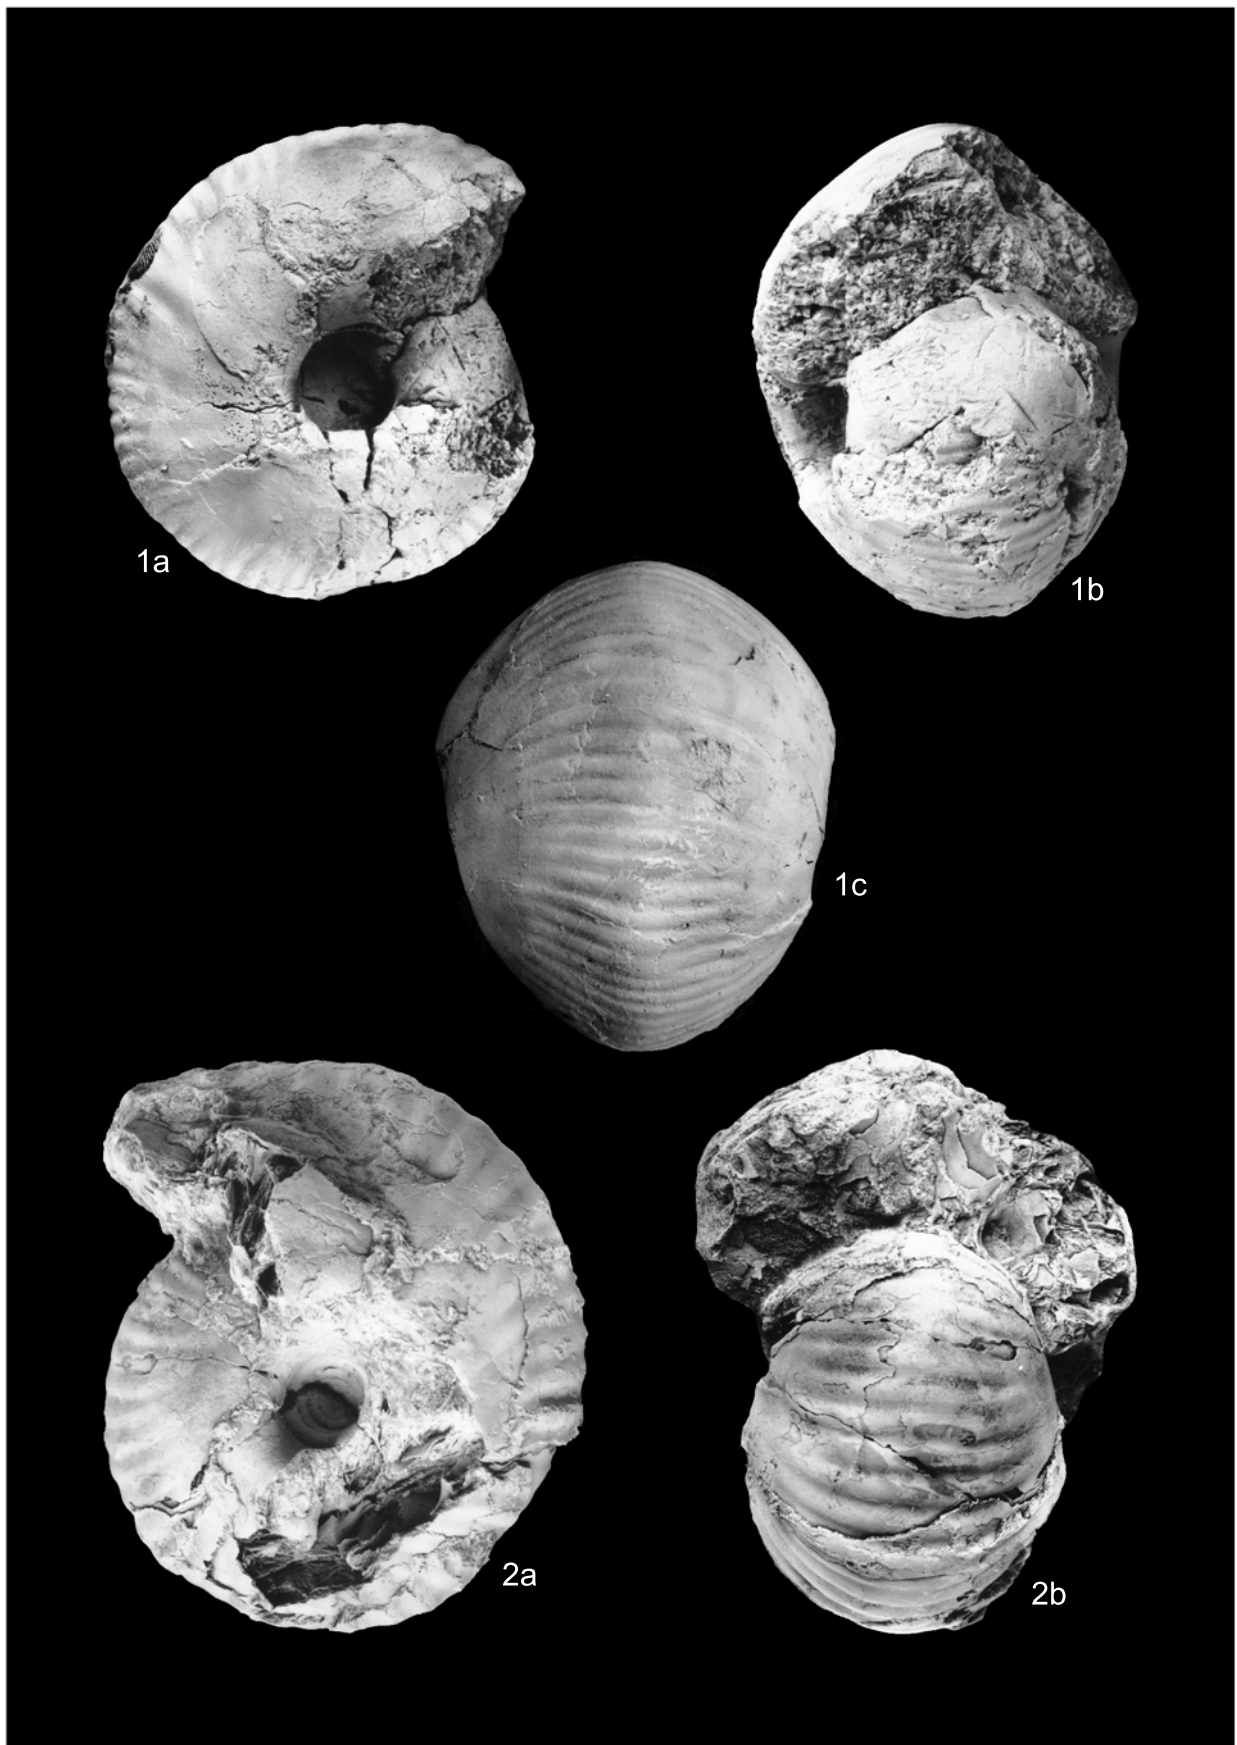

*Tulites (Rugiferites) wlodowicensis* sp. nov.: Fig. 1. Holotype, a — side view, b — front view, c — rear view; CZ.V.108.50; Fig. 2. a — rear view, b — side view, c — front view; MUZ PIG 297.II.323c; Fig. 3. a — side view, b — rear view, c — front view, d —  $\times 1.7$ , internal whorls; MUZ PIG 297.II.323a. Figs. 1–3 — iron-ore mine “Jan”, Włodowice; Lower Bathonian

Fig. 1, 2. *Tulites (Rugiferites) wlodowicensis* sp. nov. 1 — side view, MUZ PIG 297.II.319; 2: a — front view, b — side view, c — rear view, MUZ PIG 297.II.326. Fig. 3. ? *Tulites* sp. (microconch), a — front view, b — side view, c — rear view; MUZ PIG 297.II.320. Figs. 1–3 — iron-ore mine “Jan”, Włodowice; Lower Bathonian

Fig. 1. *Morrisiceras fornicatum* (Buckman), a — side view, b — front view, c — rear view, MUZ PIG 1630.II.66, Częstochowa-Zacisze. Fig. 2. *Morrisiceras irregulare* Spath, a — side view, b — front view, MUZ PIG 1630.II.67, Częstochowa-Bugaj. Figs. 1, 2 — Middle Bathonian, *Morrisiceras morrissi* Zone