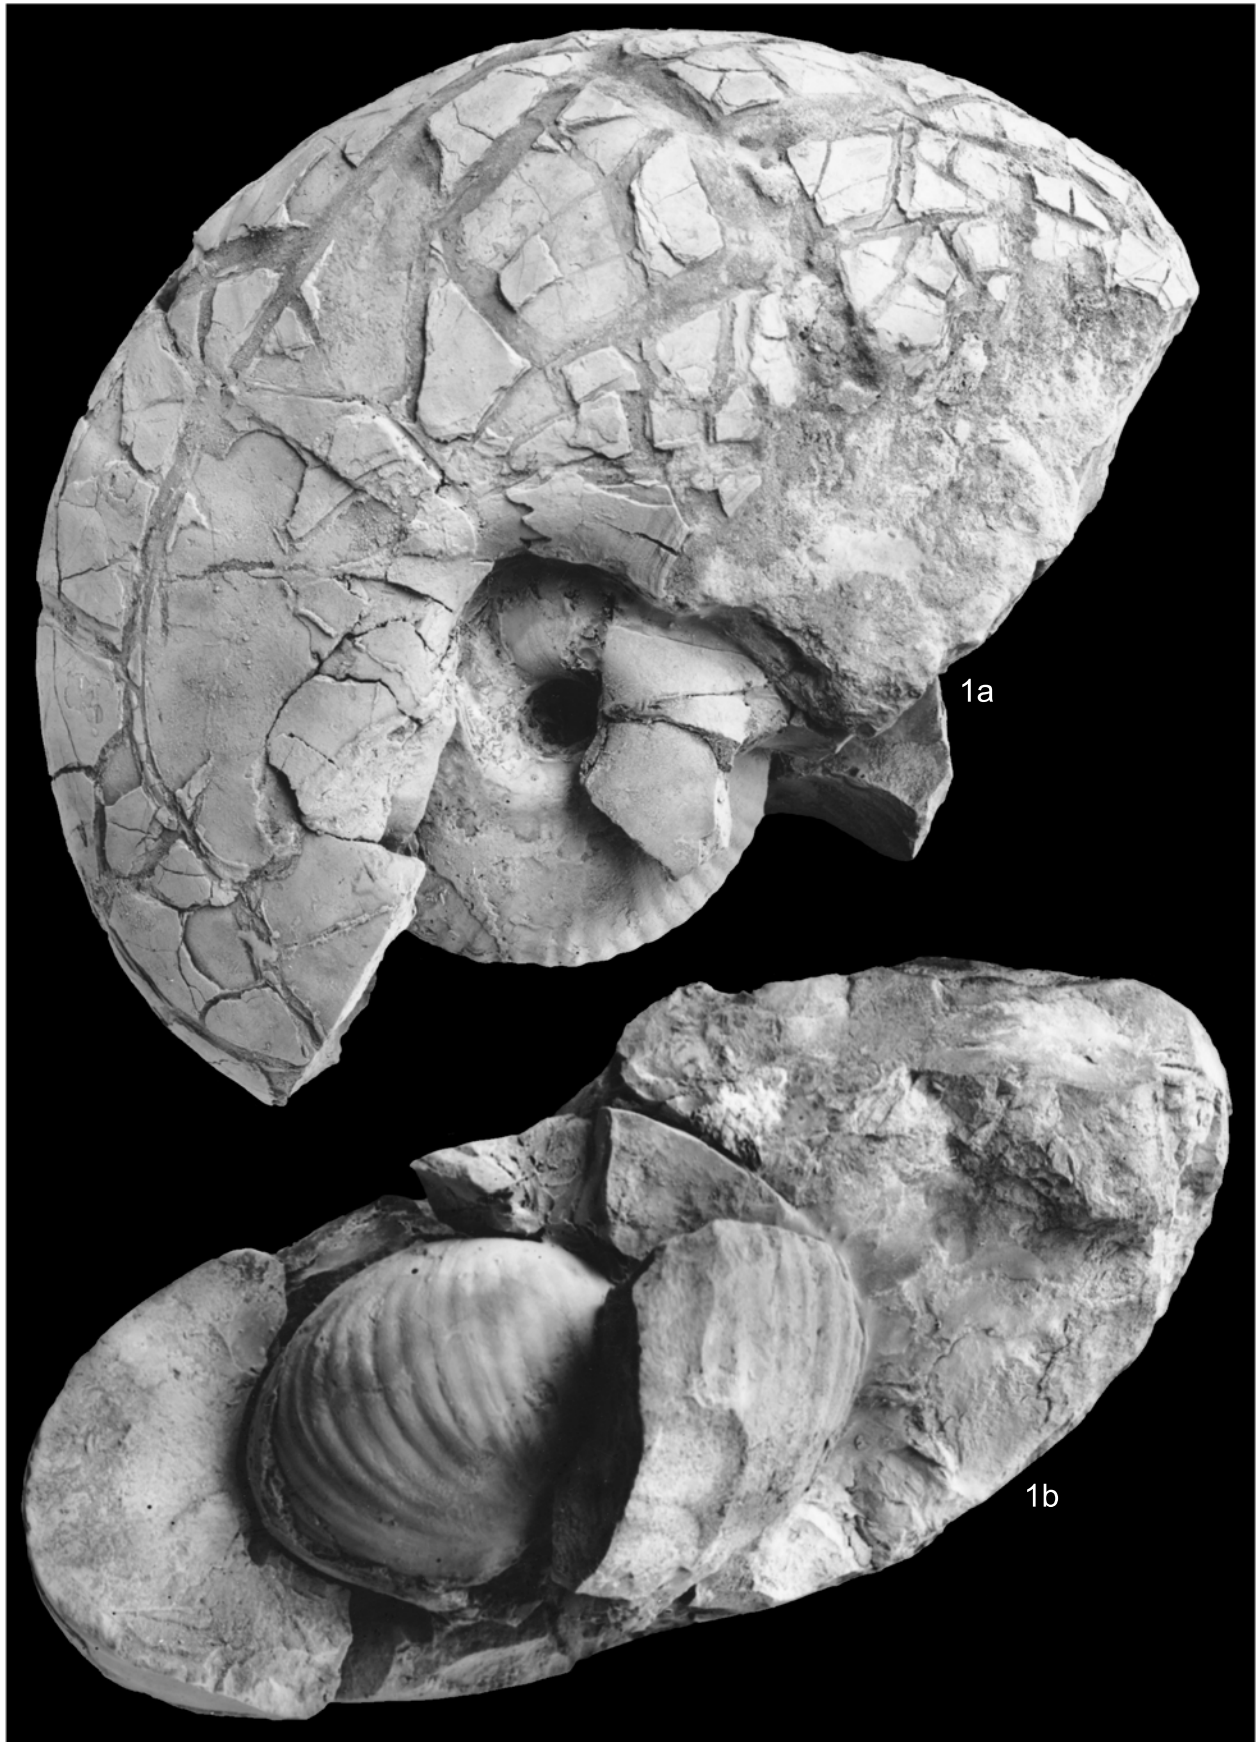

Fig. 1. *Morrisiceras lycetti* (Arkell), a — internal whorls, front view, b — internal whorls, side view, c — complete specimen, front view, d — complete specimen, side view; MUZ PIG 1630.II.69, exact locality unknown; Middle Bathonian, *Morrisiceras morrissi* Zone

Fig. 1. *Morrisiceras cybeus* sp. nov., a — rear view, b — front view, c — side view; CZ. 168, Częstochowa-Kawodrza Dolna, Middle Bathonian, *Morrisiceras morrissi* Zone. Fig. 2. *Morrisiceras czestochowiense* sp. nov., holotype, internal whorls of specimen MUZ FIG 1630.II.77, (Pl. XXIV), Częstochowa-Zacisze, Middle Bathonian, *Morrisiceras morrissi* Zone

Fig. 1. *Morrisiceras czestochowiense* sp. nov., holotype, mature individual with internal whorls exposed, a — side view, b — front view, MUZ PIG 1630.II.77, Częstochowa-Zacisze, Middle Bathonian, *Morrisiceras morrisi* Zone