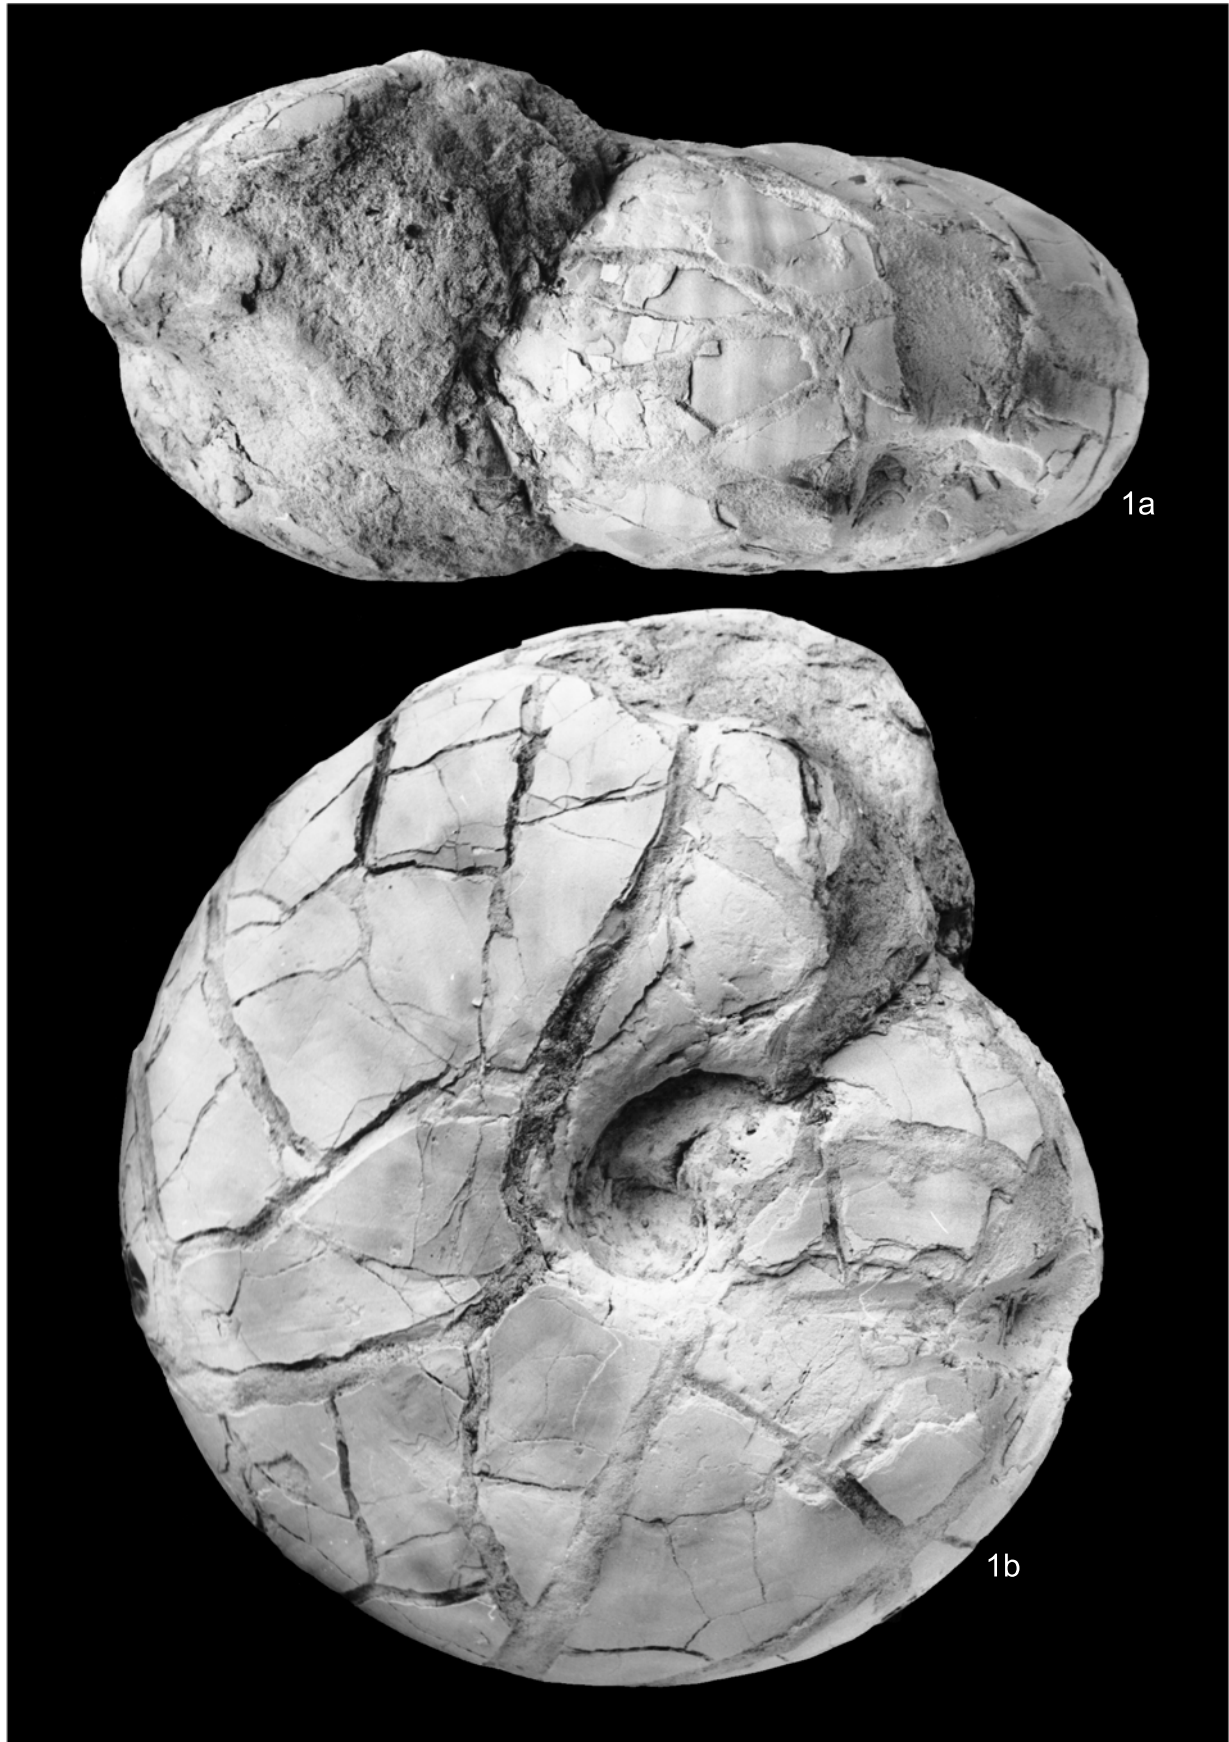

Fig. 1. *Morrisiceras comma schlippei* (Arkell), a — side view, b — front view, MUZ PIG 1630.II.73, Blanowice; Middle Bathonian, *Morrisiceras morrissi* Zone

Fig. 1. *Morrisiceras comma schlippei* (Arkell), a — front view, b — side view; private collection (coll. P. Nowacki) PN-72, Częstochowa-Kawodrza Dolna; Middle Bathonian, *Morrisiceras morrisoni* Zone

Fig. 1. *Morrisiceras lycetti* (Arkell), a — internal whorls, front view, b — internal whorls, side view, c — complete specimen, front view, d — complete specimen, side view; MUZ PIG 1630.II.69, exact locality unknown; Middle Bathonian, *Morrisiceras morrissi* Zone