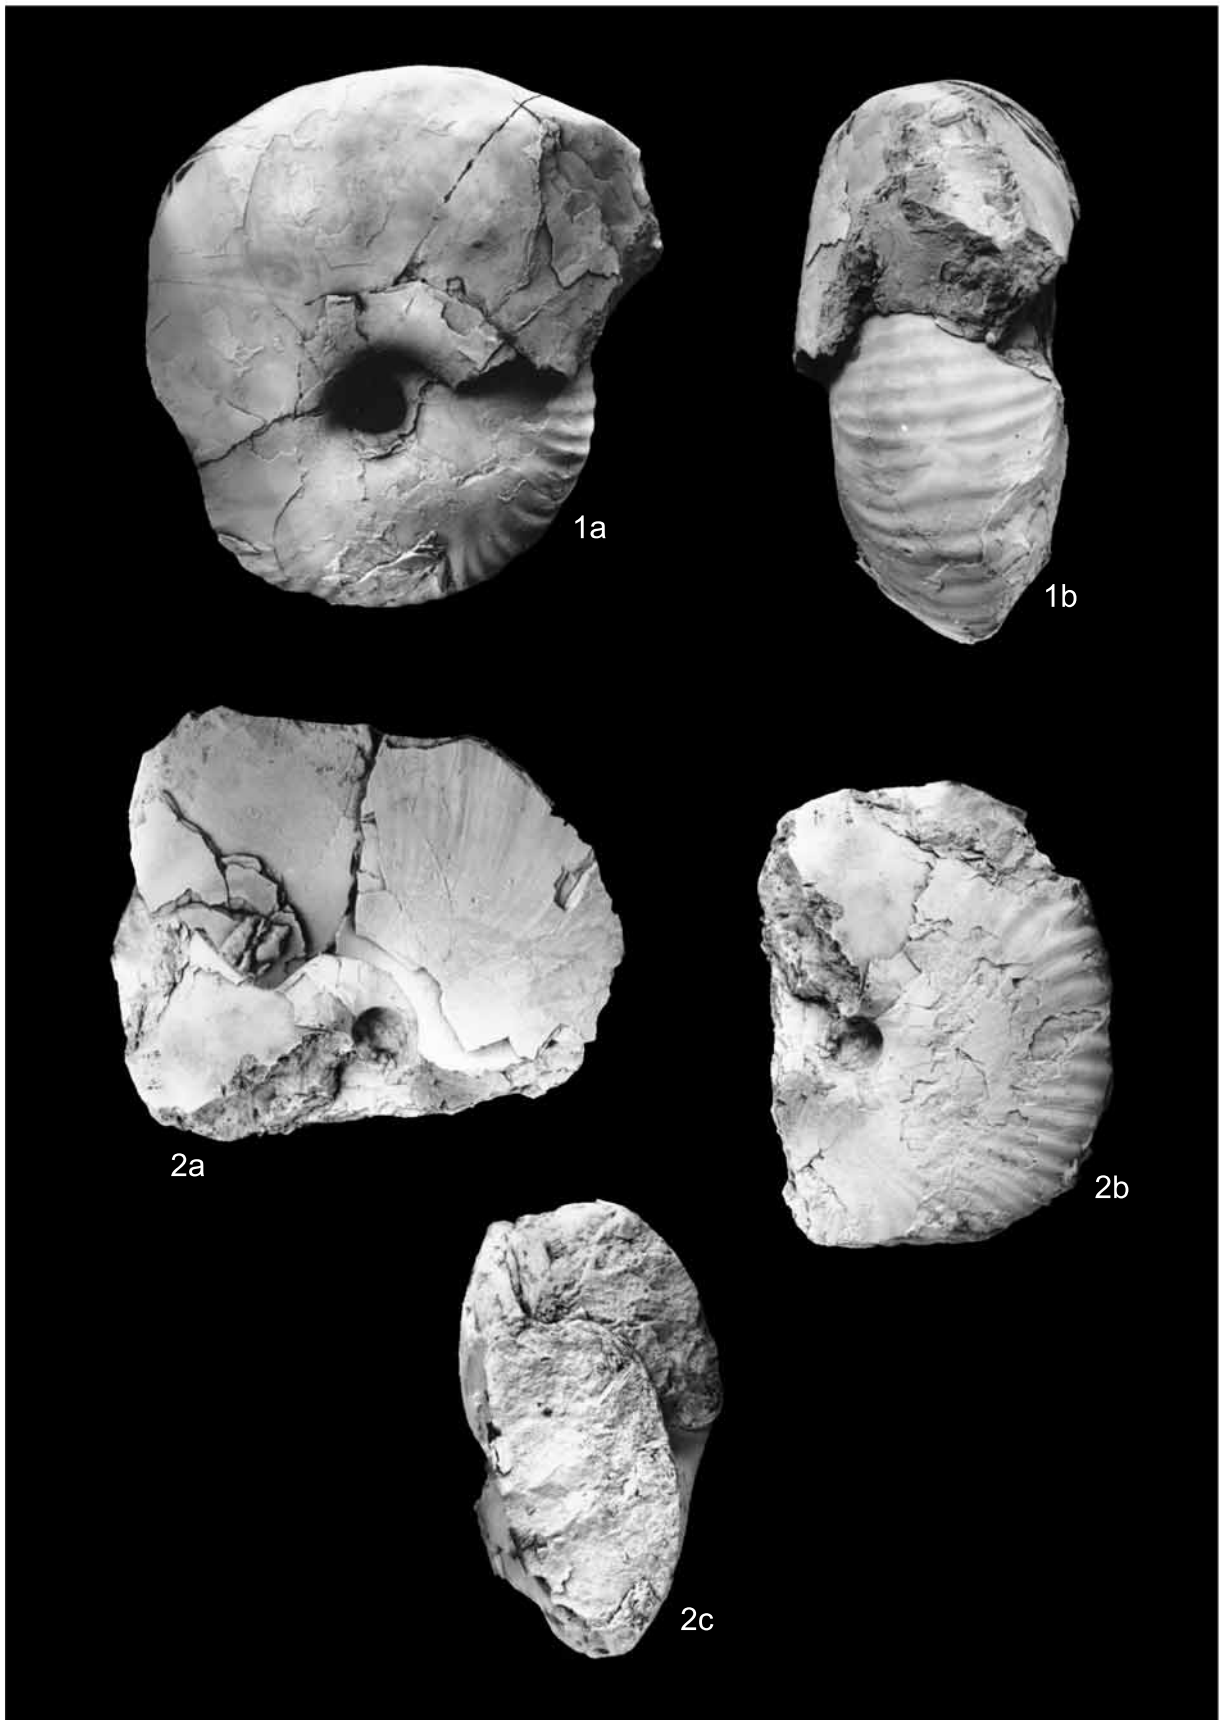

Morrisiceras comma comma Buckman: Fig. 1 a — side view, b — front view, MUZ PIG 1630.II.7; Fig. 2 a — side view of complete specimen, b — internal whorls, side view, c — internal whorls, front view, MUZ PIG 1630.II.76. Figs. 1, 2 — Blanowice, Middle Bathonian, *Morrisiceras morrisi* Zone