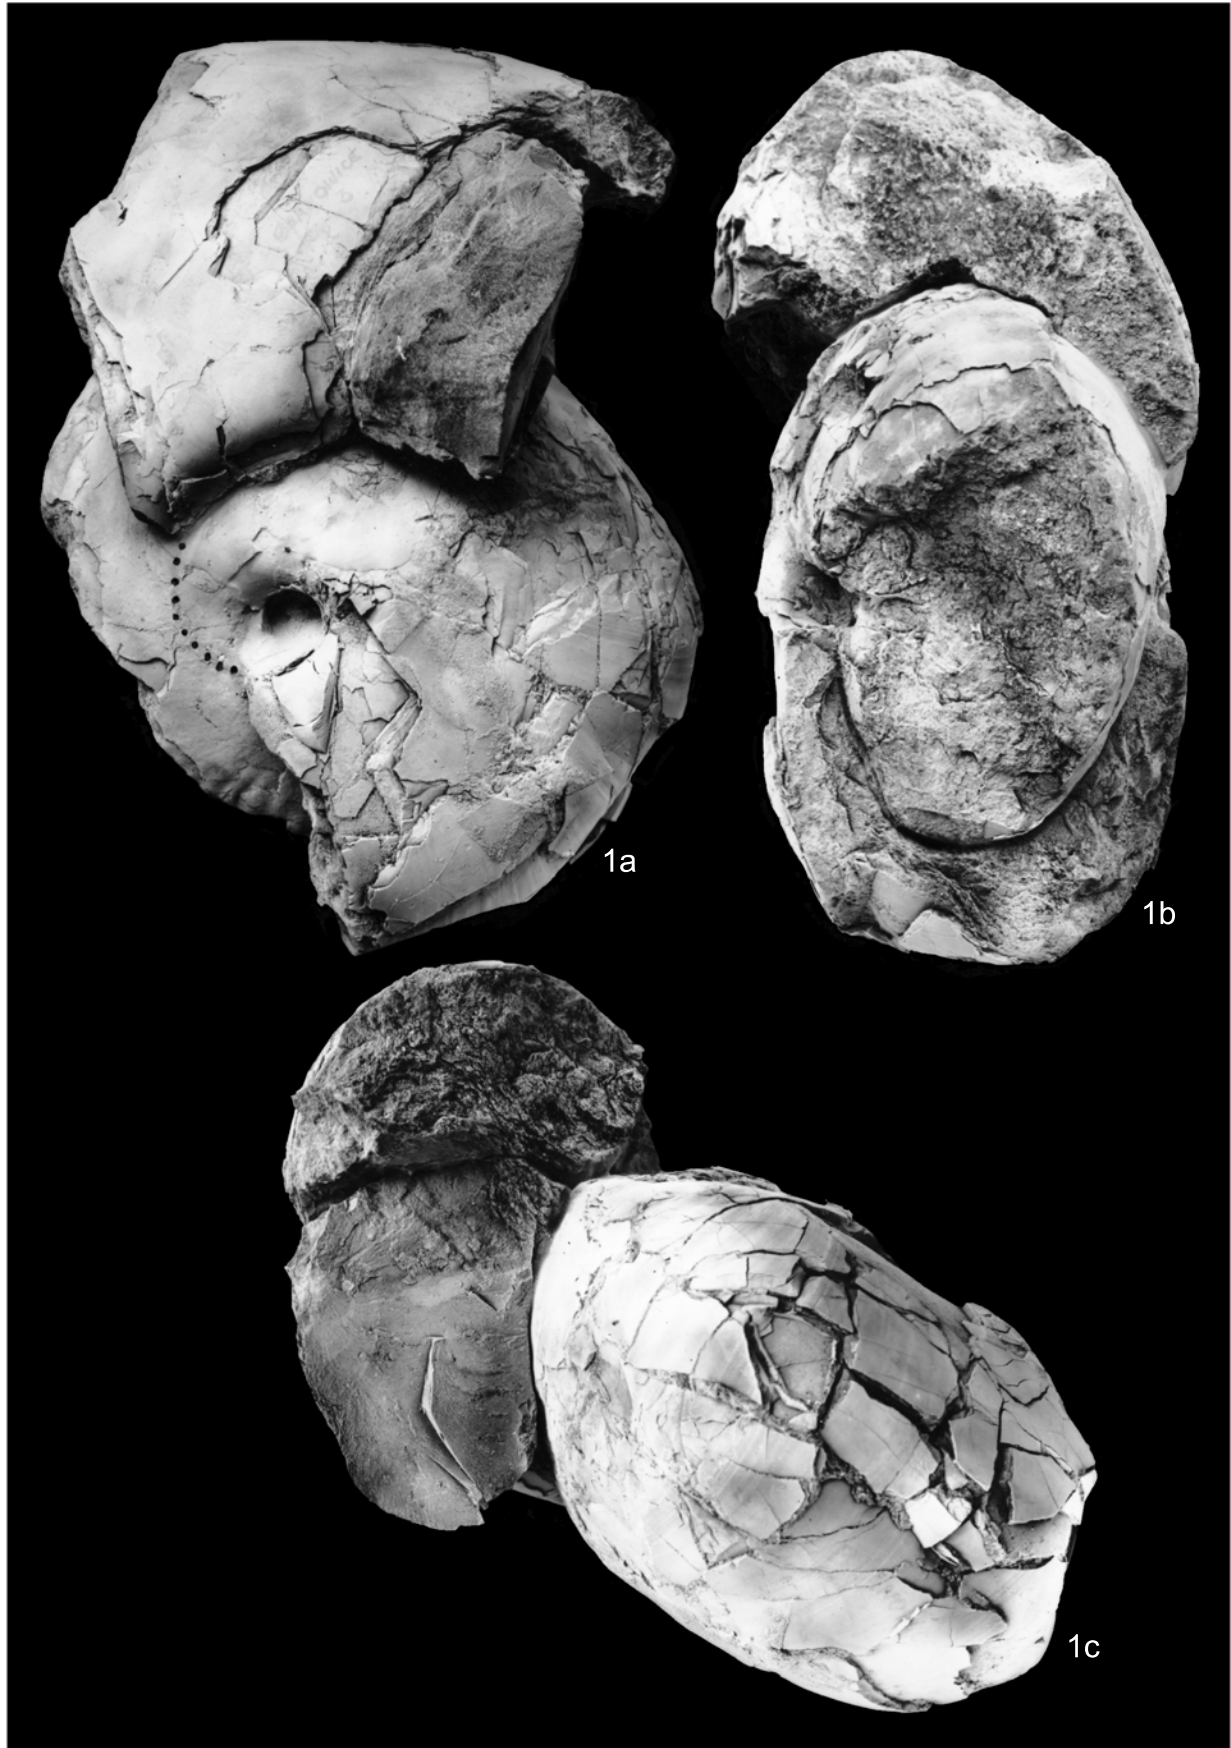

Fig. 1. *Morrisiceras cybeus* sp. nov., a — rear view, b — front view, c — side view; CZ. 168, Częstochowa-Kawodrza Dolna, Middle Bathonian, *Morrisiceras morrissi* Zone. Fig. 2. *Morrisiceras czestochowiense* sp. nov., holotype, internal whorls of specimen MUZ FIG 1630.II.77, (Pl. XXIV), Częstochowa-Zacisze, Middle Bathonian, *Morrisiceras morrissi* Zone

Fig. 1. *Morrisiceras czestochowiense* sp. nov., holotype, mature individual with internal whorls exposed, a — side view, b — front view, MUZ PIG 1630.II.77, Częstochowa-Zacisze, Middle Bathonian, *Morrisiceras morrisi* Zone

Fig. 1. *Morrisiceras makowskii* sp. nov., holotype, a — side view, b — rear view, c — front view, MUZ PIG 1630.II.60, Blanowice, Middle Bathonian, *Morrisiceras morrisi* Zone

Fig. 1. *Morrisceras cf. makowskii* sp. nov., a — rear view, b — front view, c — side view, MUZ PIG 1630.II.59, Blanowice, Middle Bathonian