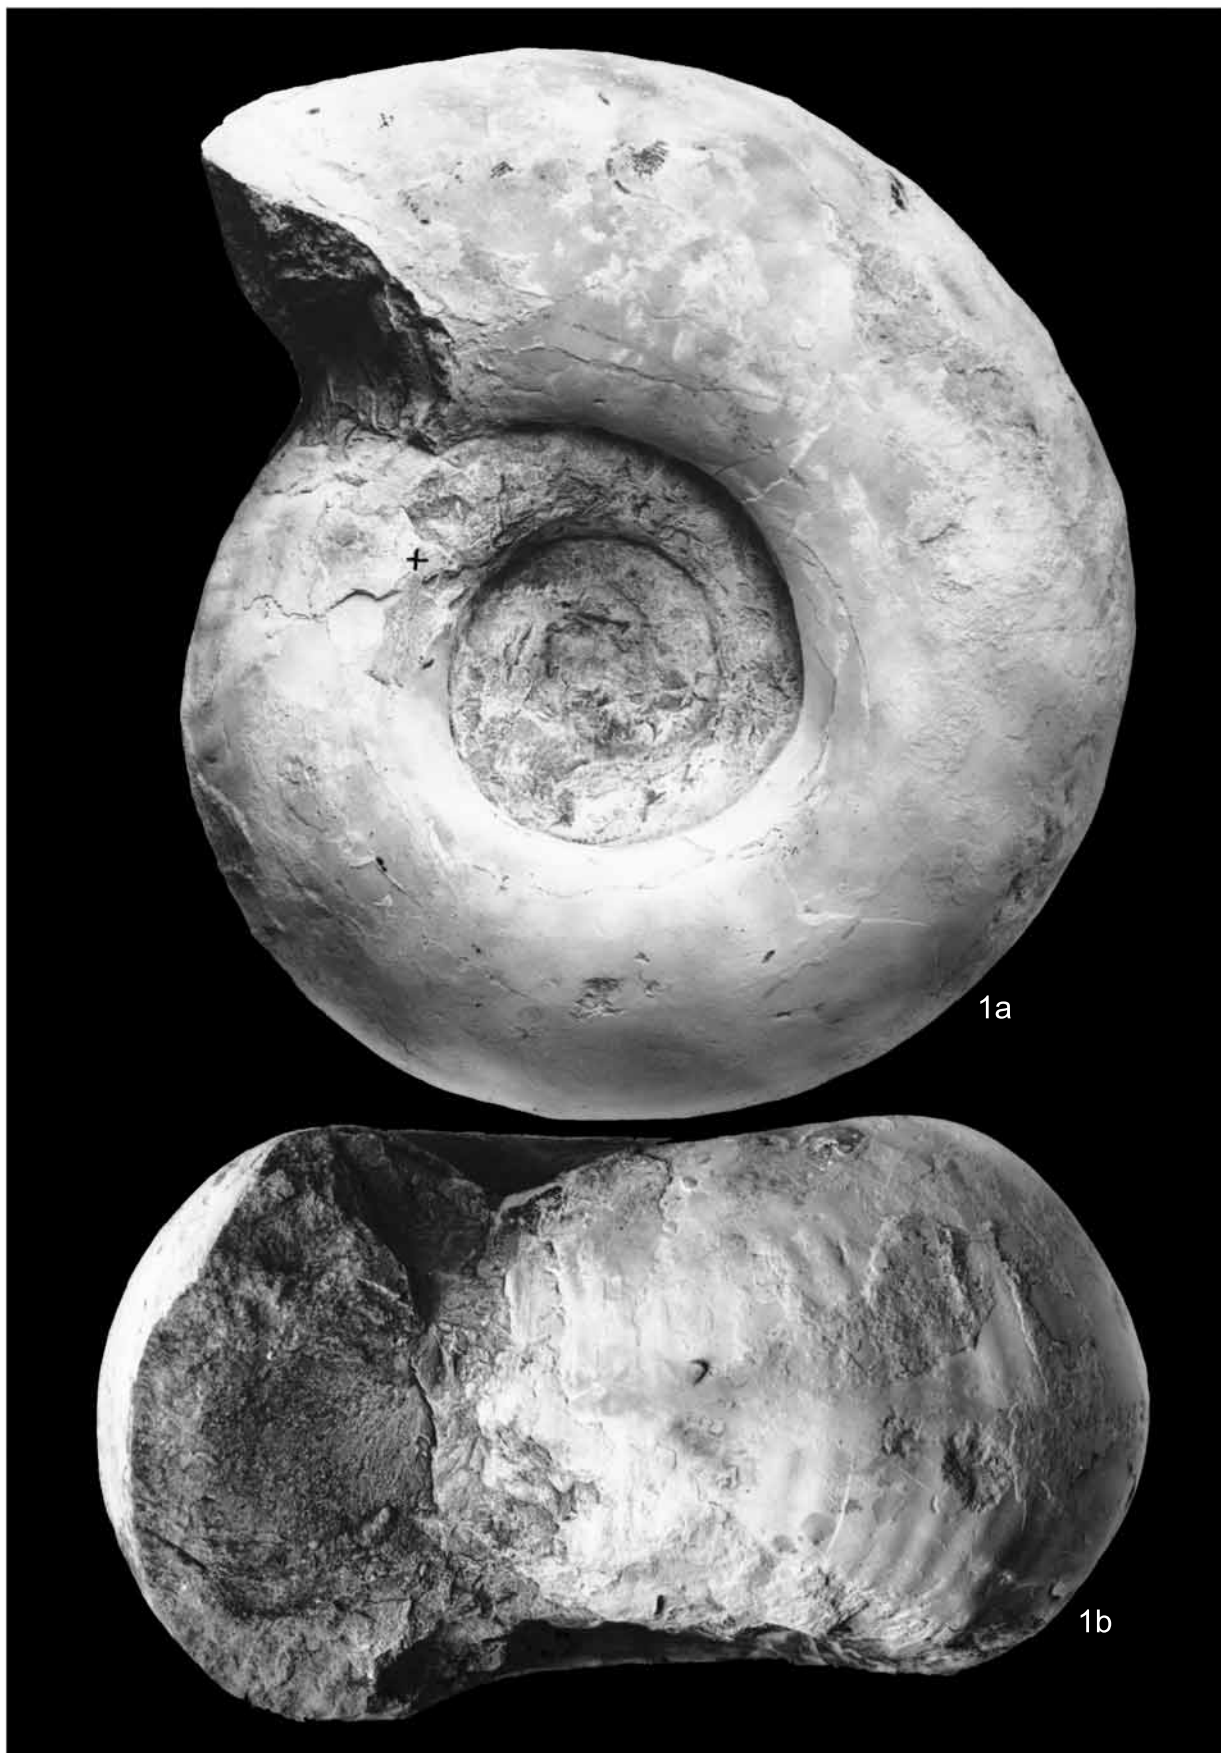

Fig. 1. *Praetulites rugosus* sp. nov., holotype; a, b — side view, c — front view, d — rear view; MUZ PIG 297.II.321, Włodowice; Lower Bathonian

Plates I–XXXIV — phot. J. Modrzejewska, PGI Warsaw; mag.  $\times 1$  (except Plate VII, Figure 3d)

Fig. 1. *Tulites (Tulites)* sp., a — side view, b — front view; CZ. 272, Częstochowa vicinity; Lower Bathonian

Fig. 1. *Tulites (Tulites) sp.*, rear view, CZ. 272. Fig. 2. *Tulites (Tulites) tulotus (Buckman)*, a — front view; b, c — side view; CZ.V.104.50; Figs.1, 2 — Częstochowa vicinity, Lower Bathonian