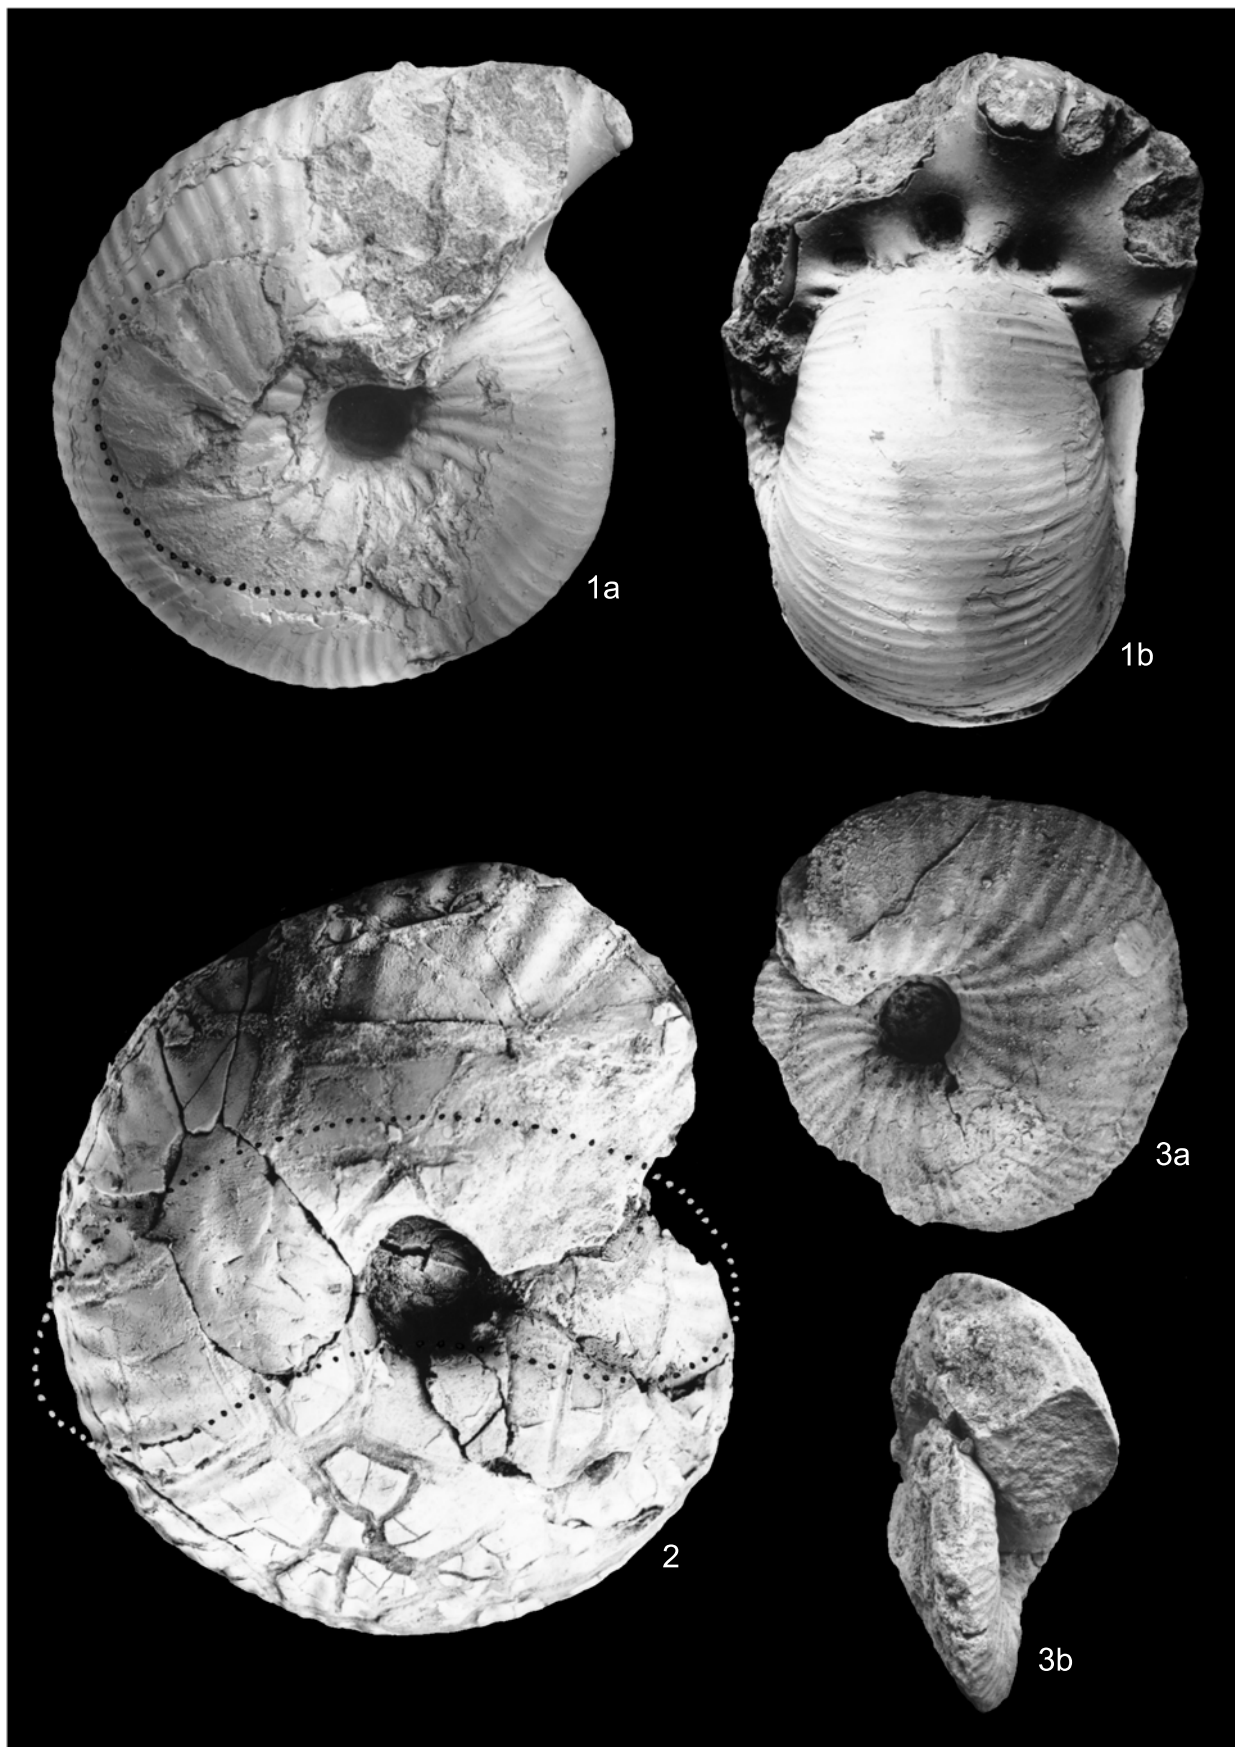

Fig. 1. *Bullatimorphites (Bullatimorphites) serpenticonus* Arkell, a — side view, b — front view, CZ. 106.42, exact locality unknown (Polish Jura Chain); Middle Bathonian, ? *Cadomites bremeri* Zone

Fig. 1. *Bullatimorphites (Bullatimorphites) bullatimorphus* Buckman, phragmocone: a — side view, b — front view, MUZ PIG 1630.II.86, Częstochowa-Kawodrza Dolna; *Cadomites bremeri* Zone. Fig. 2. *Bullatimorphites (Bullatimorphites) supersphaera* (Stephanov), side view, MUZ PIG 1630.II.85, Częstochowa-Zacisze. Fig. 3. *Bullatimorphites (Bullatimorphites) costatus* Arkell, internal whorls, a — side view, b — front view, MUZ PIG 127.II.227, Bzów; *Cadomites bremeri* Zone. Figs. 1–3 — Middle Bathonian