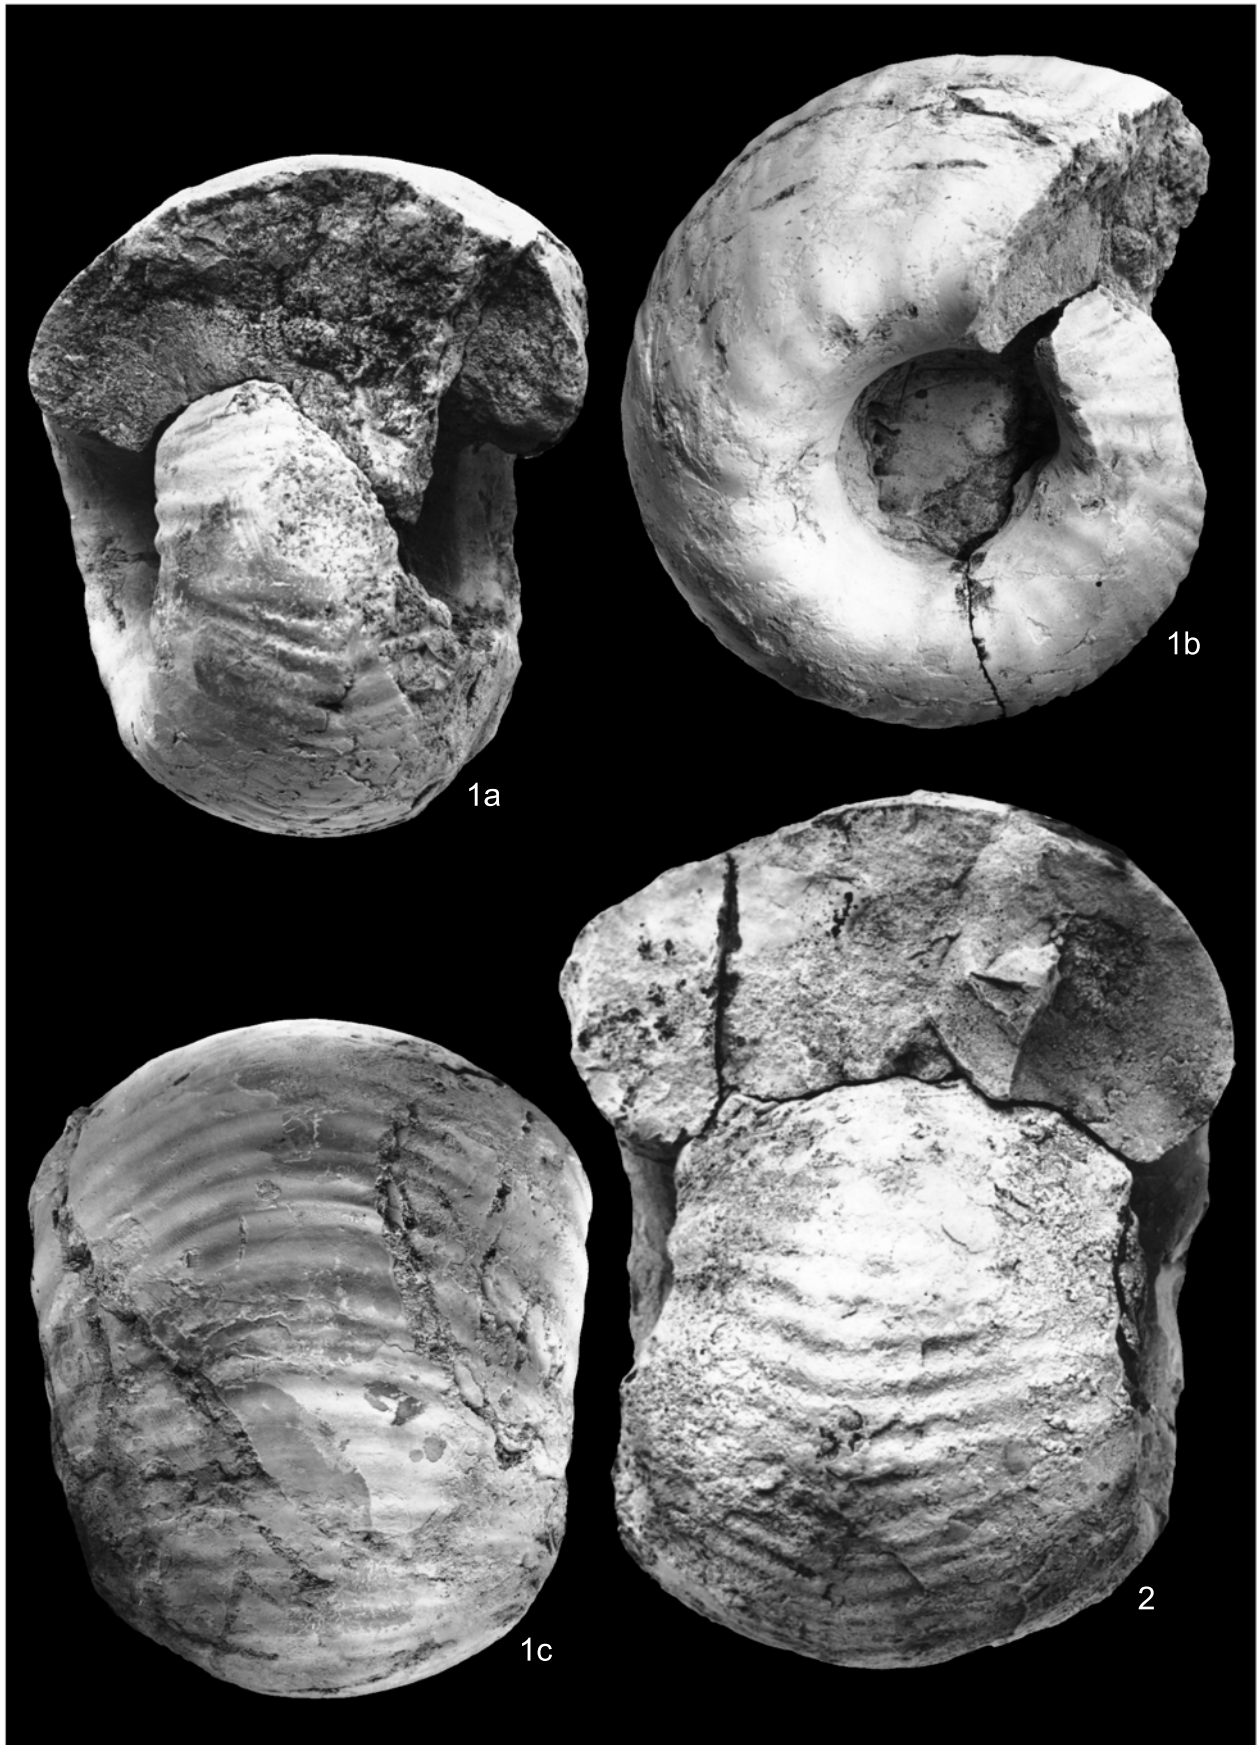

Fig. 1. *Praetulites rugosus* sp. nov., holotype; a, b — side view, c — front view, d — rear view; MUZ PIG 297.II.321, Włodowice; Lower Bathonian

Plates I–XXXIV — phot. J. Modrzejewska, PGI Warsaw; mag.  $\times 1$  (except Plate VII, Figure 3d)

Fig. 1. *Tulites (Tulites)* sp., a — side view, b — front view; CZ. 272, Częstochowa vicinity; Lower Bathonian

Fig. 1. *Tulites (Tulites) sp.*, rear view, CZ. 272. Fig. 2. *Tulites (Tulites) tulotus (Buckman)*, a — front view; b, c — side view; CZ.V.104.50; Figs.1, 2 — Częstochowa vicinity, Lower Bathonian

Fig. 1. *Tulites (Tulites) tulotus* (Buckman), rear view, CZ.V.104.50 Częstochowa vicinity, Lower Bathonian. Fig. 2. *Tulites (Tulites) cadus* Buckman, a and b — side view, c — front view, d — rear view; MUZ PIG 297.II.441, Włodowice; Lower Bathonian