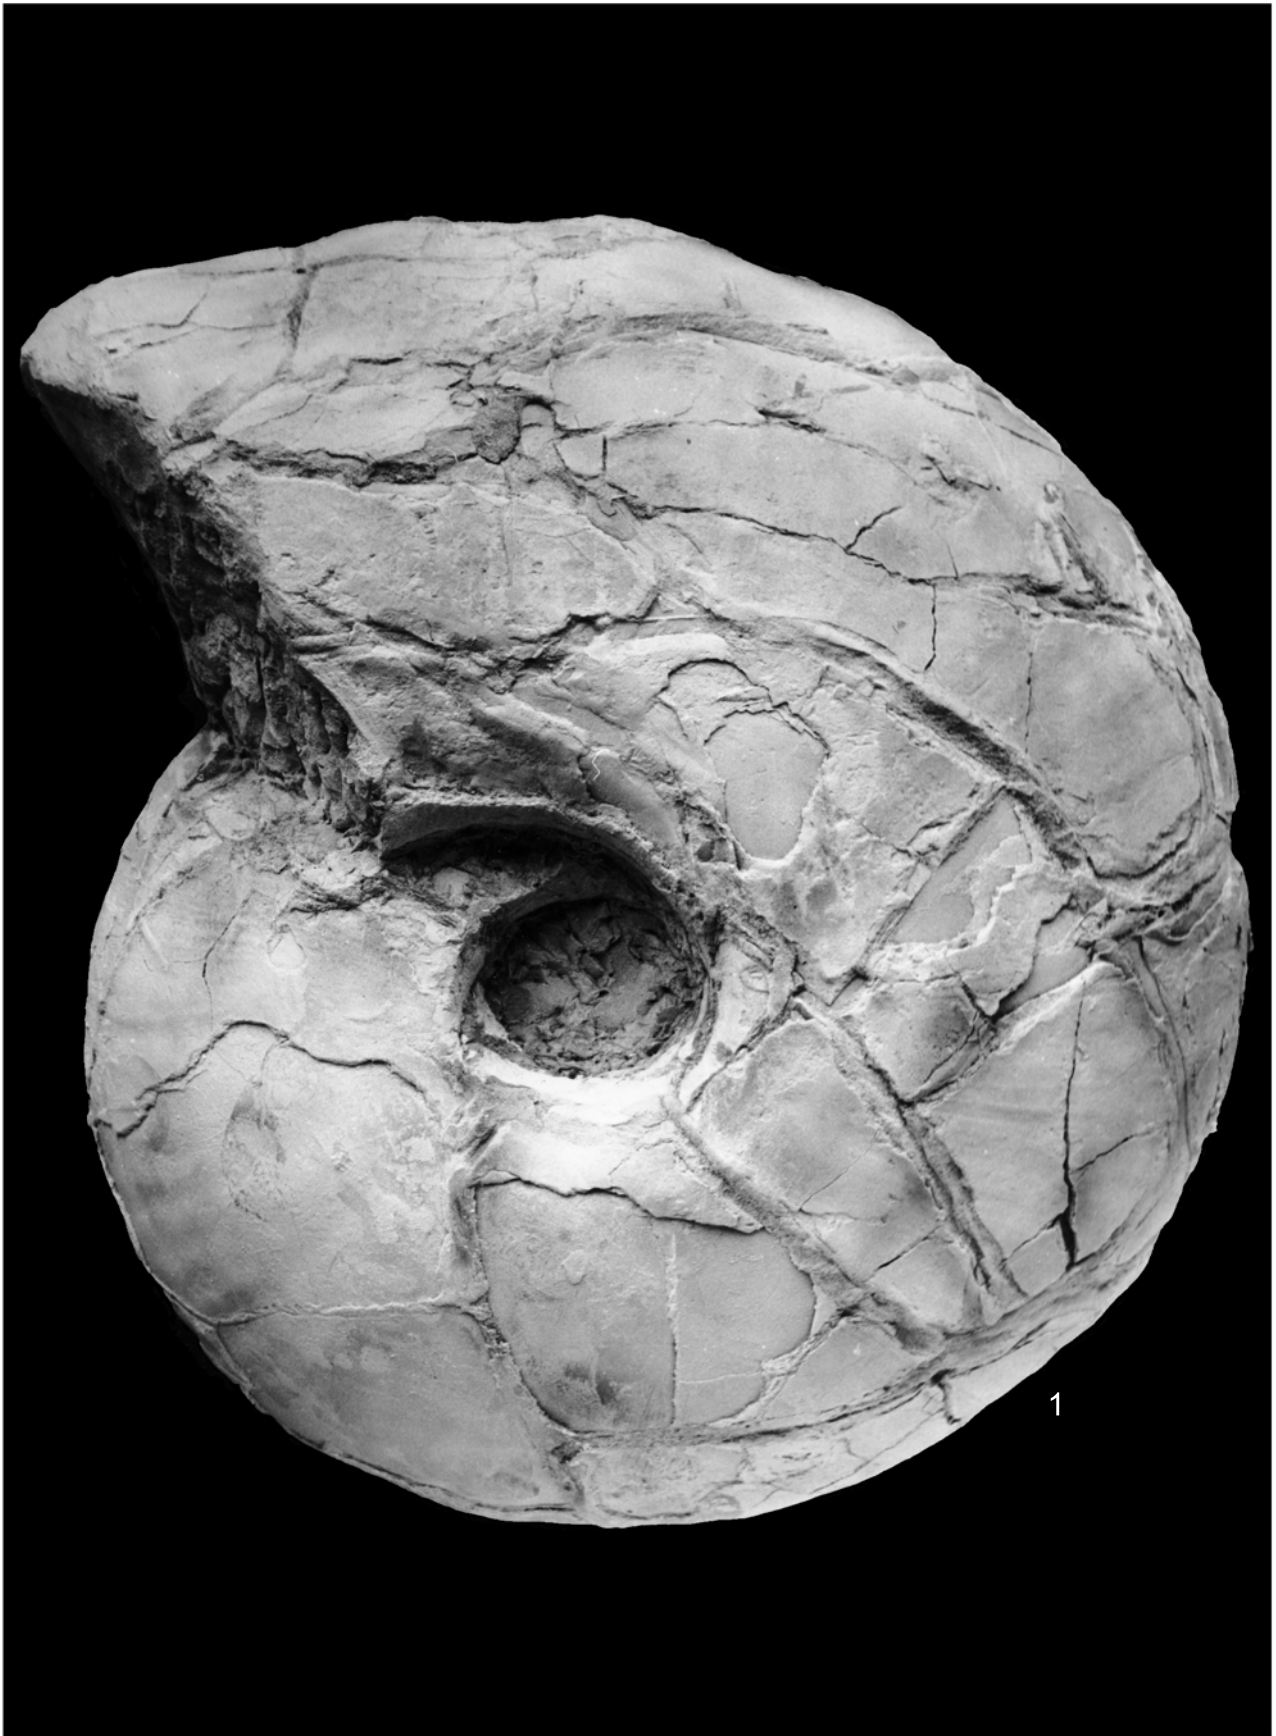

Fig. 1. *Morrisiceras makowskii* sp. nov., holotype, a — side view, b — rear view, c — front view, MUZ PIG 1630.II.60, Blanowice, Middle Bathonian, *Morrisiceras morrisi* Zone

Fig. 1. *Morrisceras cf. makowskii* sp. nov., a — rear view, b — front view, c — side view, MUZ PIG 1630.II.59, Blanowice, Middle Bathonian

Fig. 1. *Morrisiceras bulbosum* (Arkell), a — side view, b — front view; private collection (coll. P. Nowacki) PN-80, Częstochowa-Kawodrza Dolna, Middle Bathonian, *Morrisiceras morrissi* Zone

Fig. 1. *Morrisiceras bulbosum* (Arkell), side view, private collection (coll. P. Nowacki) PN-79, Częstochowa-Kawodrza Dolna, Middle Bathonian, *Morrisiceras morrissi* Zone