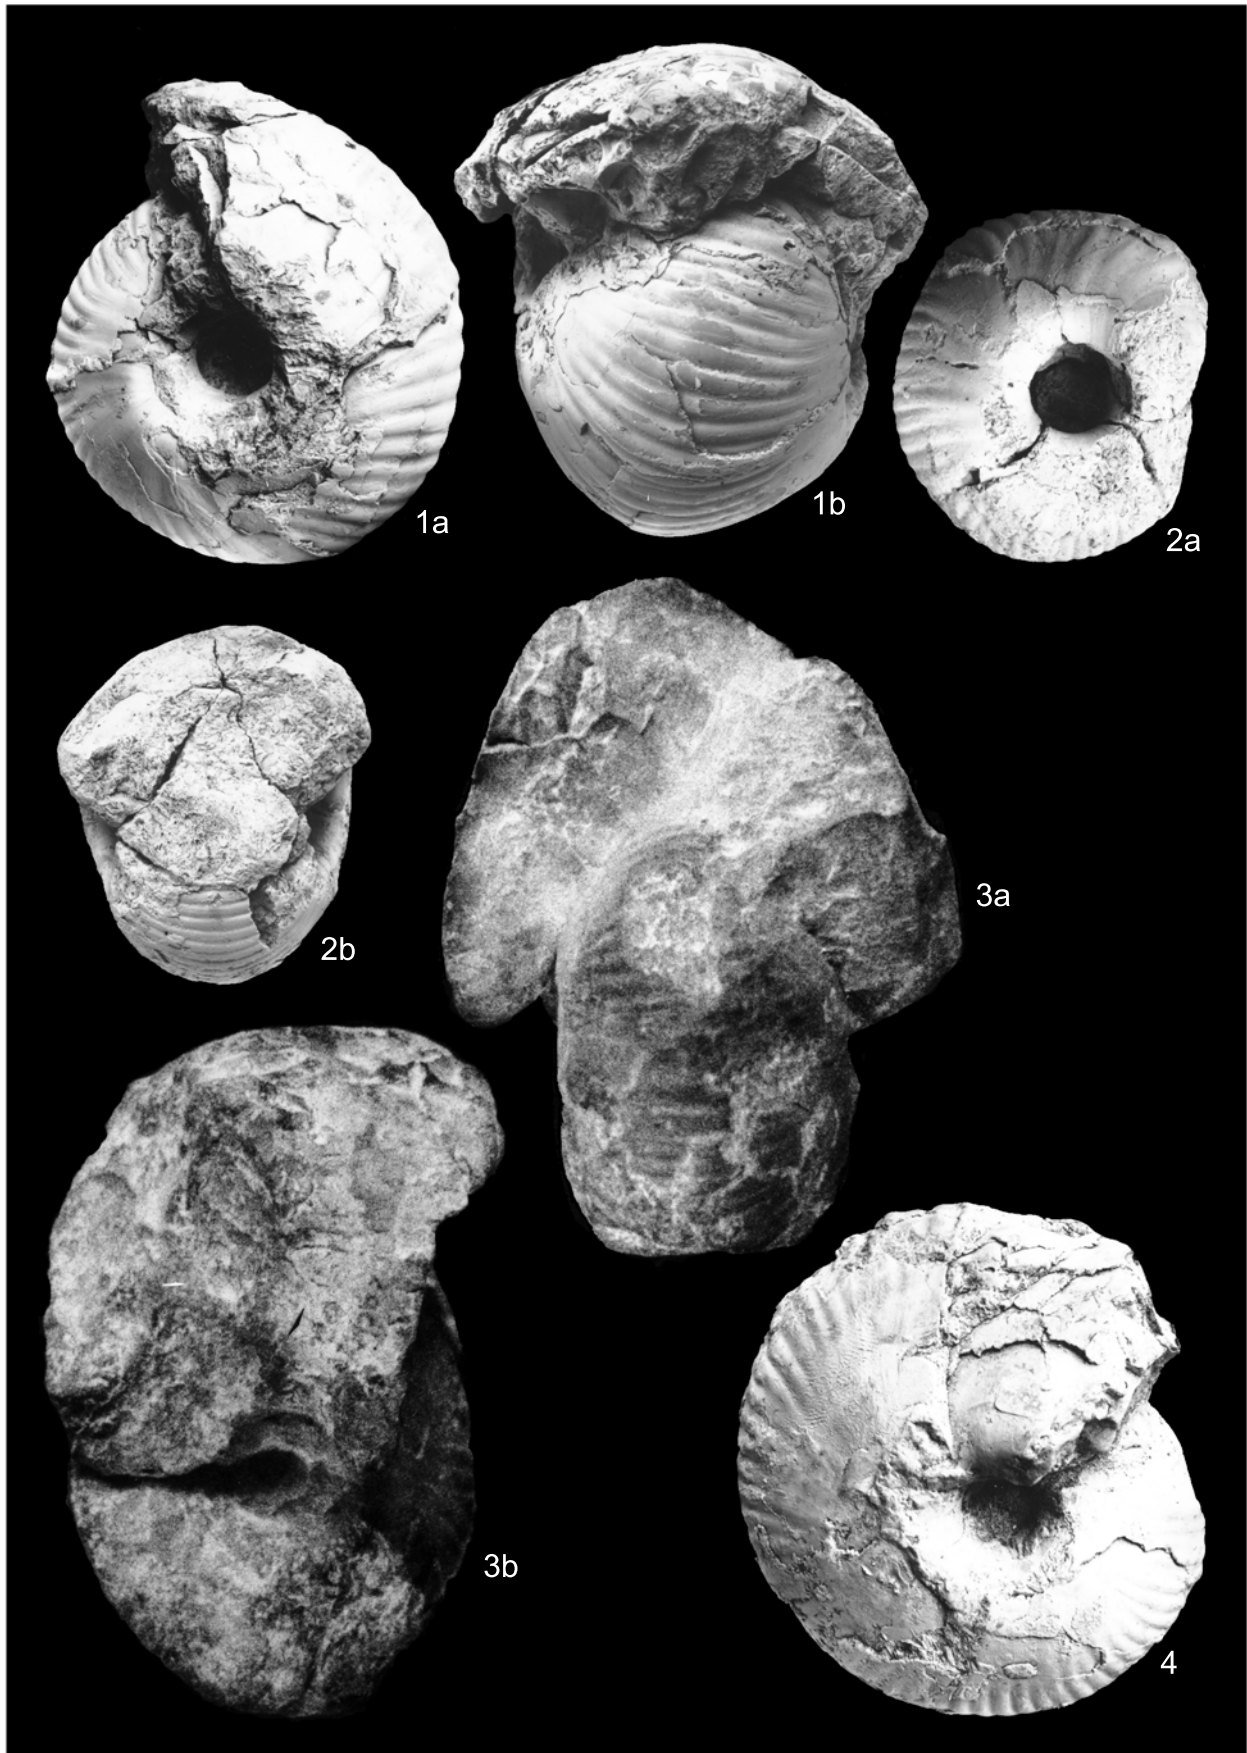

Figs. 1, 2. *Morrisiceras korustes* Buckman, a — side view, b — front view; Fig. 1 — MUZ PIG 297.II.418b, Częstochowa-Bugaj; Fig. 2. — MUZ PIG 1630.II.50, Częstochowa-Zacisze. Figs. 3, 4. *Morrisiceras morrisi* (Oppel), Fig. 3 a — front view, b — side view; MUZ PIG 1630.II.62, Częstochowa-Zacisze; Fig. 4 — side view, MUZ PIG 297.II.335, Częstochowa-Bugaj. Figs. 1–4 — Middle Bathonian, *Morrisiceras morrisi* Zone