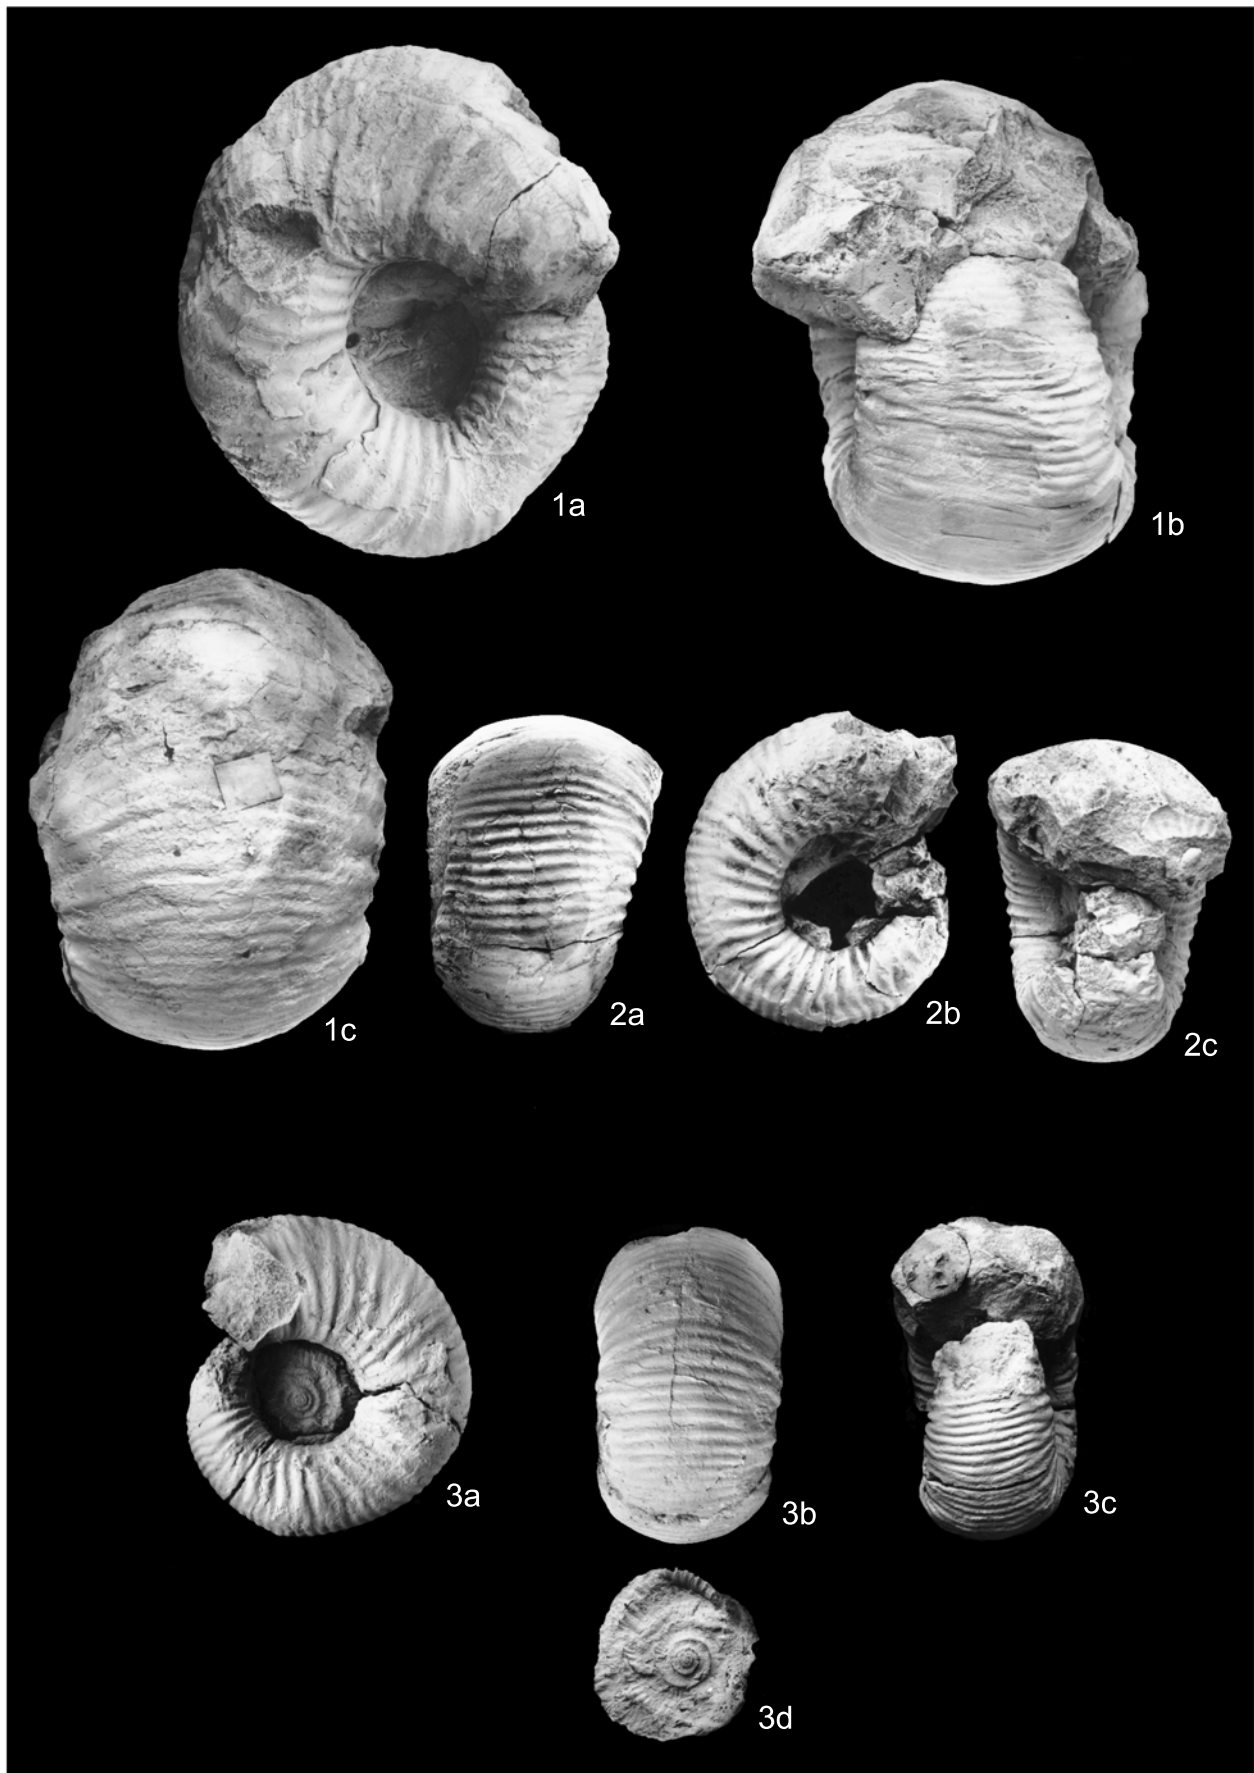

Fig. 1. *Praetulites rugosus* sp. nov., holotype; a, b — side view, c — front view, d — rear view; MUZ PIG 297.II.321, Włodowice; Lower Bathonian

Plates I–XXXIV — phot. J. Modrzejewska, PGI Warsaw; mag.  $\times 1$  (except Plate VII, Figure 3d)

Fig. 1. *Tulites (Tulites) tulotus* (Buckman), rear view, CZ.V.104.50 Częstochowa vicinity, Lower Bathonian. Fig. 2. *Tulites (Tulites) cadus* Buckman, a and b — side view, c — front view, d — rear view; MUZ PIG 297.II.441, Włodowice; Lower Bathonian

*Tulites (Tulites) cadus* Buckman: Fig. 1. a — front view, b — side view, c — rear view; MUZ PIG 1630.II.19, Rudniki near Zawiercie (iron-ore mine), Lower Bathonian; Fig. 2. Front view, CZ.103.50, Częstochowa vicinity; Lower Bathonian

Fig. 1. *Tulites (Tulites) cadus* Buckman, a — rear view, b — side view; CZ.103.50, Częstochowa vicinity; Lower Bathonian. Fig. 2 ? *Tulites* sp. (microconch), a — side view, b — front view; MUZ PIG 297.II.327, iron-ore mine “Jan”, Włodowice; Lower Bathonian