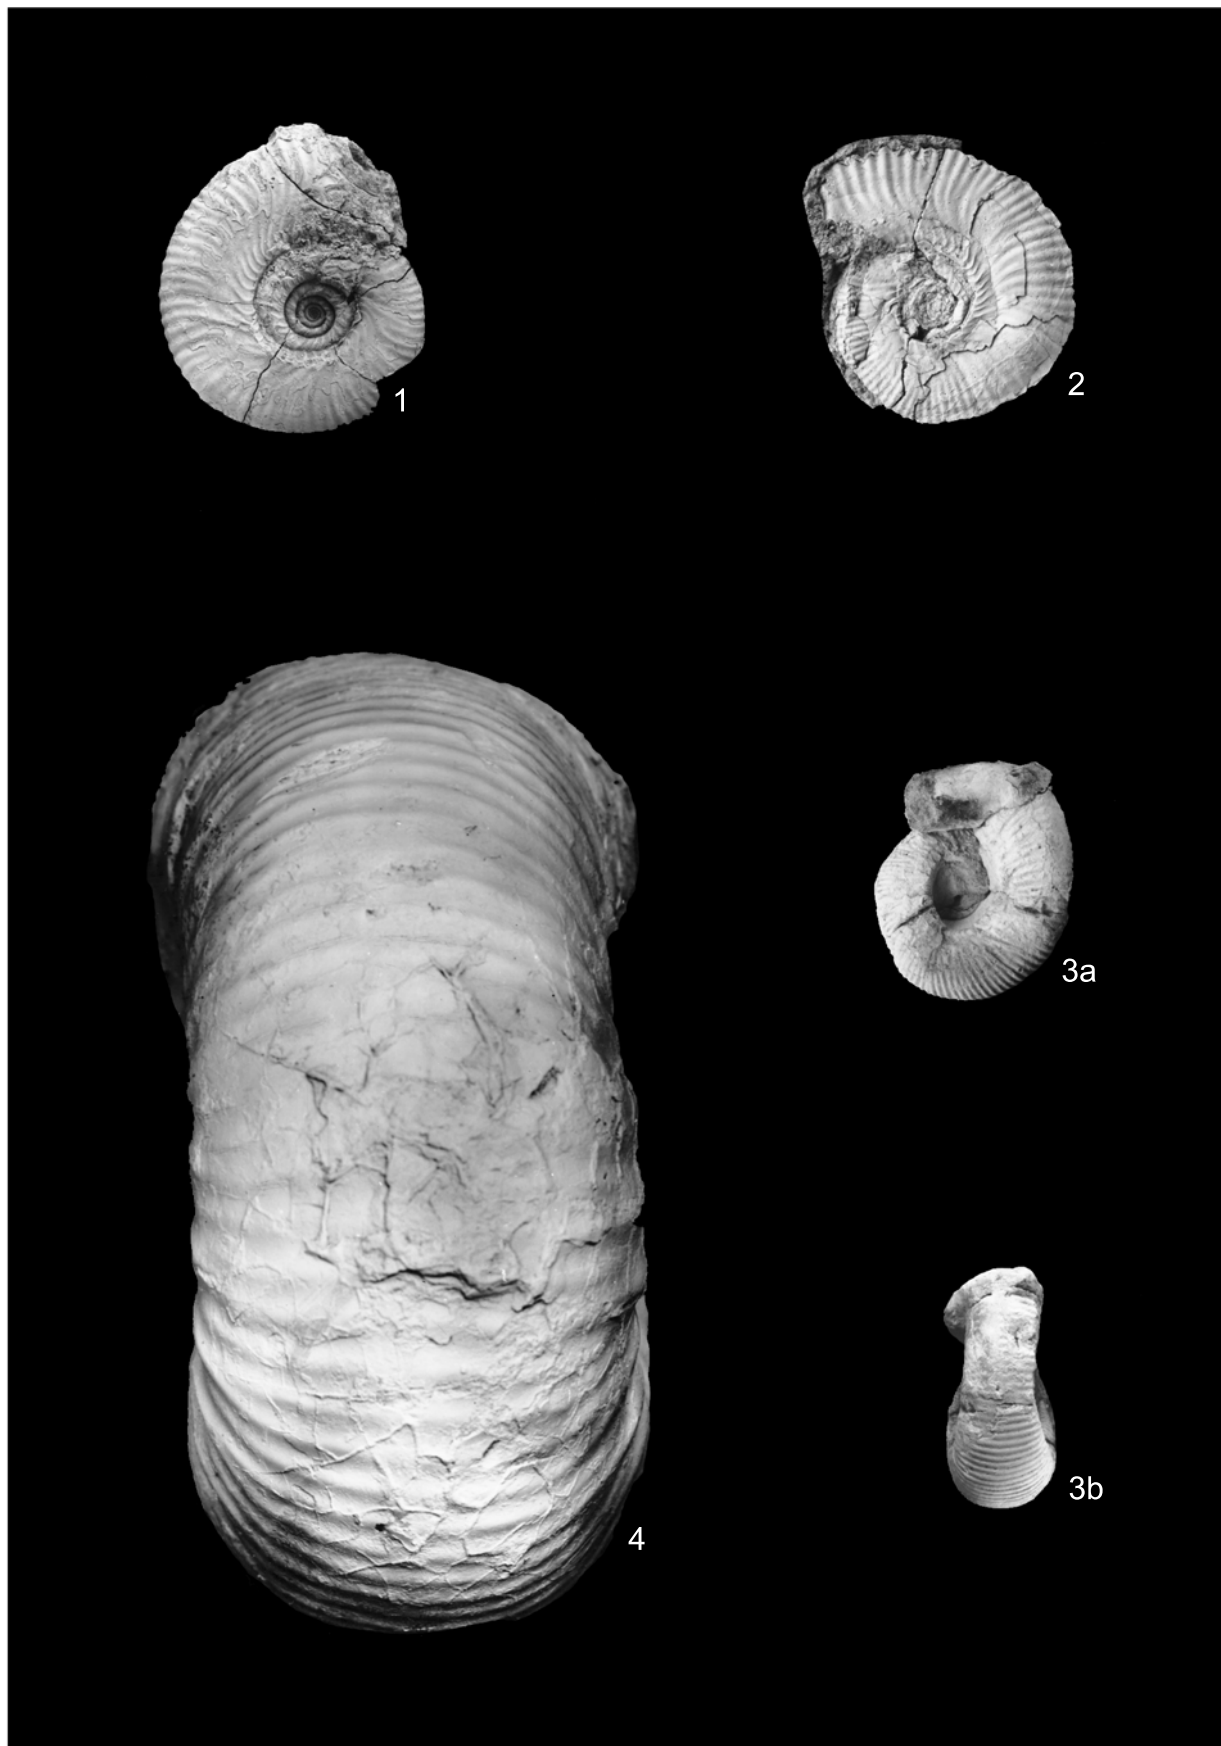

Fig. 1. *Morrisiceras bulbosum* (Arkell), front view, private collection (coll. P. Nowacki) PN-79, Częstochowa-Kawodrza Dolna, Middle Bathonian, *Morrisiceras morrissi* Zone

Fig. 1, 2. *Holzbergia schwandorfensis* (Arkell), side view, 1 — MUZ PIG 1630.II.25, exact locality unknown (Polish Jura Chain), 2 — MUZ PIG 1630.II.17, Częstochowa-Gnaszyn Dolny. Fig. 3. *Sphaeroptychius marginatus* (Arkell), a — side view, b — rear view, MUZ PIG 1630.II.24, Częstochowa-Lisieniec, clay-pit “Janina”. Fig. 4. *Bullatimorphites (Bullatimorphites) serpenticonus* Arkell, rear view. CZ. 106.42, exact locality unknown, ? *Cadomites bremeri* Zone. Figs. 1–4 — Middle Bathonian