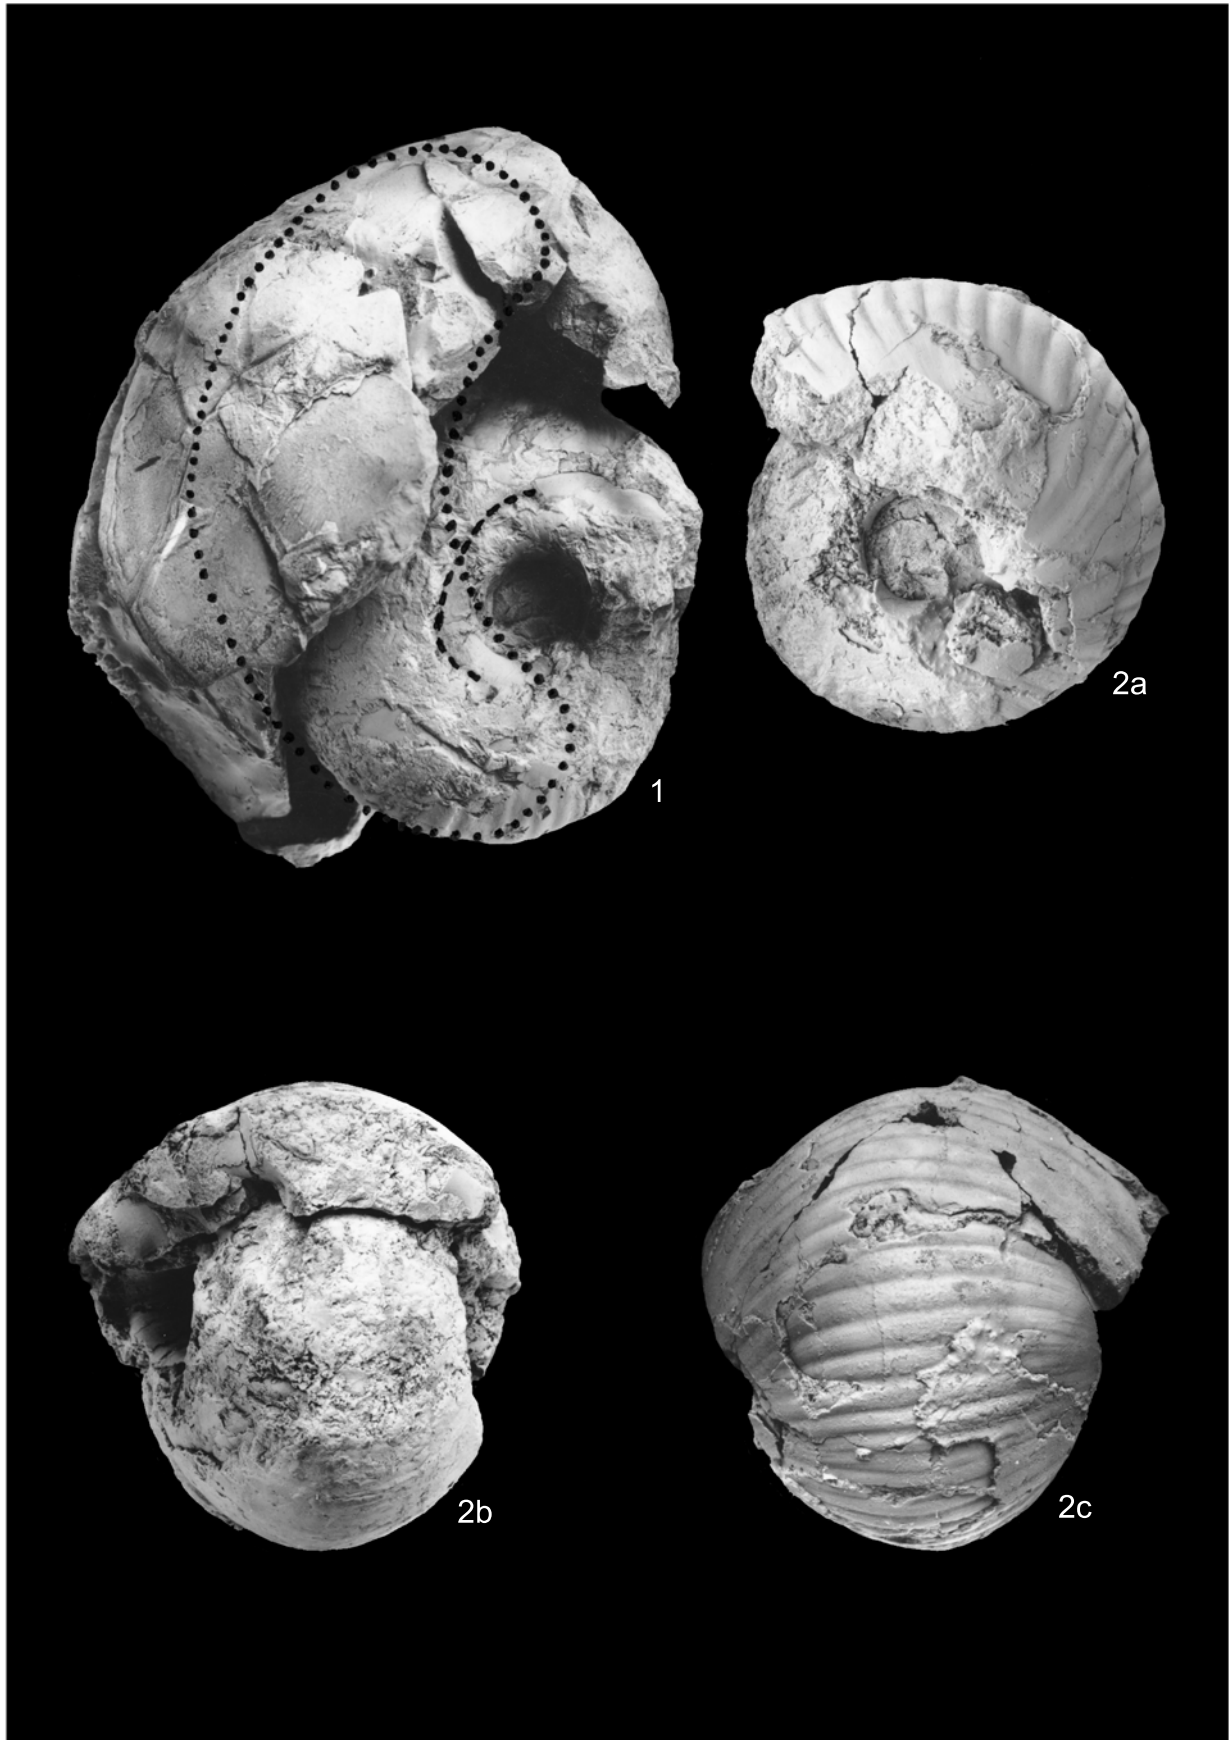

Fig. 1. *Praetulites rugosus* sp. nov., holotype; a, b — side view, c — front view, d — rear view; MUZ PIG 297.II.321, Włodowice; Lower Bathonian

Plates I–XXXIV — phot. J. Modrzejewska, PGI Warsaw; mag.  $\times 1$  (except Plate VII, Figure 3d)

*Tulites (Rugiferites) wlodowicensis* sp. nov.: Fig. 1. Holotype, a — side view, b — front view, c — rear view; CZ.V.108.50; Fig. 2. a — rear view, b — side view, c — front view; MUZ PIG 297.II.323c; Fig. 3. a — side view, b — rear view, c — front view, d —  $\times 1.7$ , internal whorls; MUZ PIG 297.II.323a. Figs. 1–3 — iron-ore mine “Jan”, Włodowice; Lower Bathonian

Fig. 1, 2. *Tulites (Rugiferites) wlodowicensis* sp. nov. 1 — side view, MUZ PIG 297.II.319; 2: a — front view, b — side view, c — rear view, MUZ PIG 297.II.326. Fig. 3. ? *Tulites* sp. (microconch), a — front view, b — side view, c — rear view; MUZ PIG 297.II.320. Figs. 1–3 — iron-ore mine “Jan”, Włodowice; Lower Bathonian

Fig. 1. *Morrisiceras fornicatum* (Buckman), a — side view, b — front view, c — rear view, MUZ PIG 1630.II.66, Częstochowa-Zacisze. Fig. 2. *Morrisiceras irregulare* Spath, a — side view, b — front view, MUZ PIG 1630.II.67, Częstochowa-Bugaj. Figs. 1, 2 — Middle Bathonian, *Morrisiceras morrissi* Zone