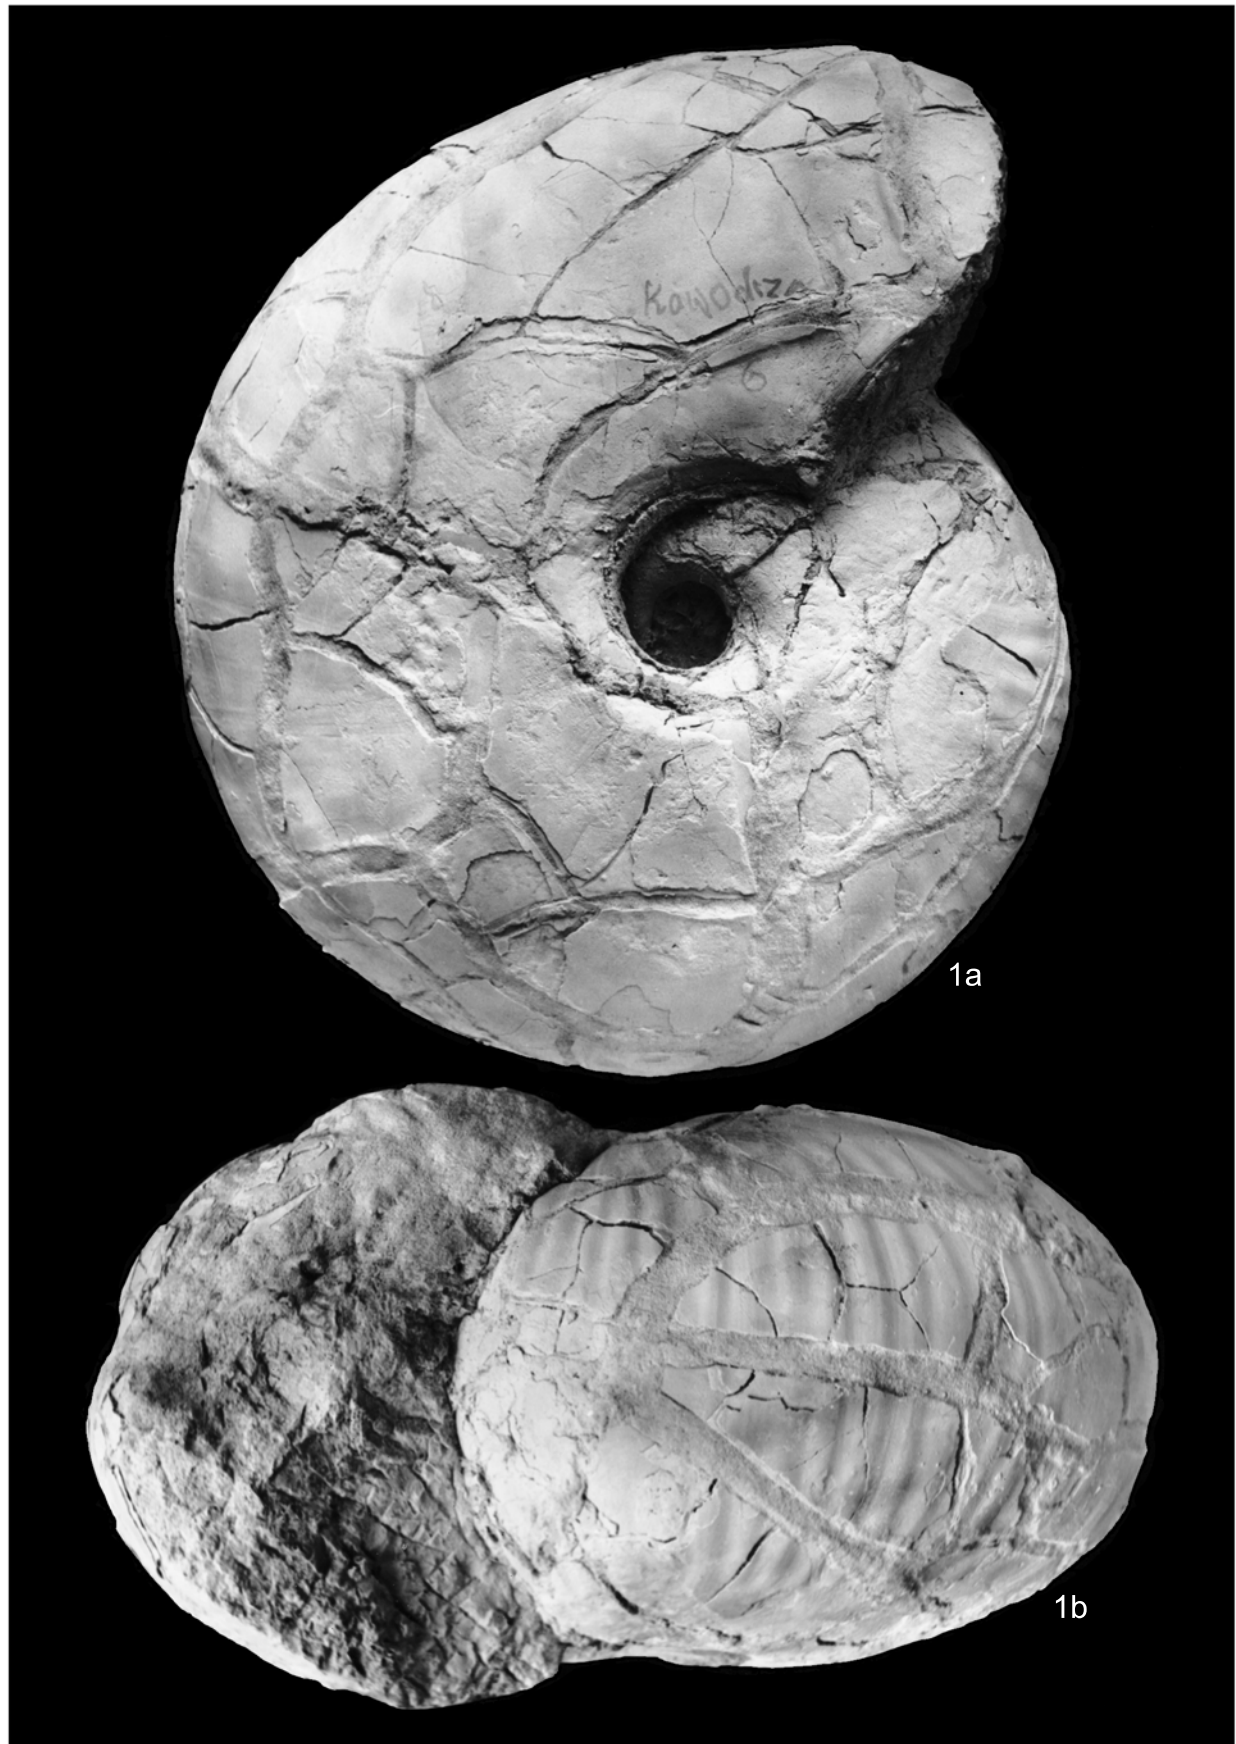

Fig. 1. *Morrisiceras morrisi* (Oppel), a — front view, b — rear view; MUZ PIG 297.II.335, Częstochowa-Bugaj. Figs. 2, 3. *Morrisiceras sphaera* Buckman, a — front view, b — side view; Fig. 2 — MUZ PIG 1630.II.8, Dąbrówka near Żarki; Fig. 3 — internal whorls of specimen, MUZ PIG 1630.II.88 (vide Pl. XIII, Fig. 1a, b), Częstochowa-Kawodrza Dolna. Figs. 1–3 Middle Bathonian, *Morrisiceras morrisi* Zone

Fig. 1. *Morrisiceras sphaera* Buckman, a — side view, b — front view, MUZ PIG 1630.II.88, Częstochowa-Kawodrza Dolna; Middle Bathonian, *Morrisiceras morrissi* Zone

Fig. 1. *Morrisiceras sphaera* Buckman, a — side view, b — front view; private collection (coll. P. Nowacki) PN-81, Częstochowa-Kawodrza Dolna; Middle Bathonian, *Morrisiceras morrissi* Zone