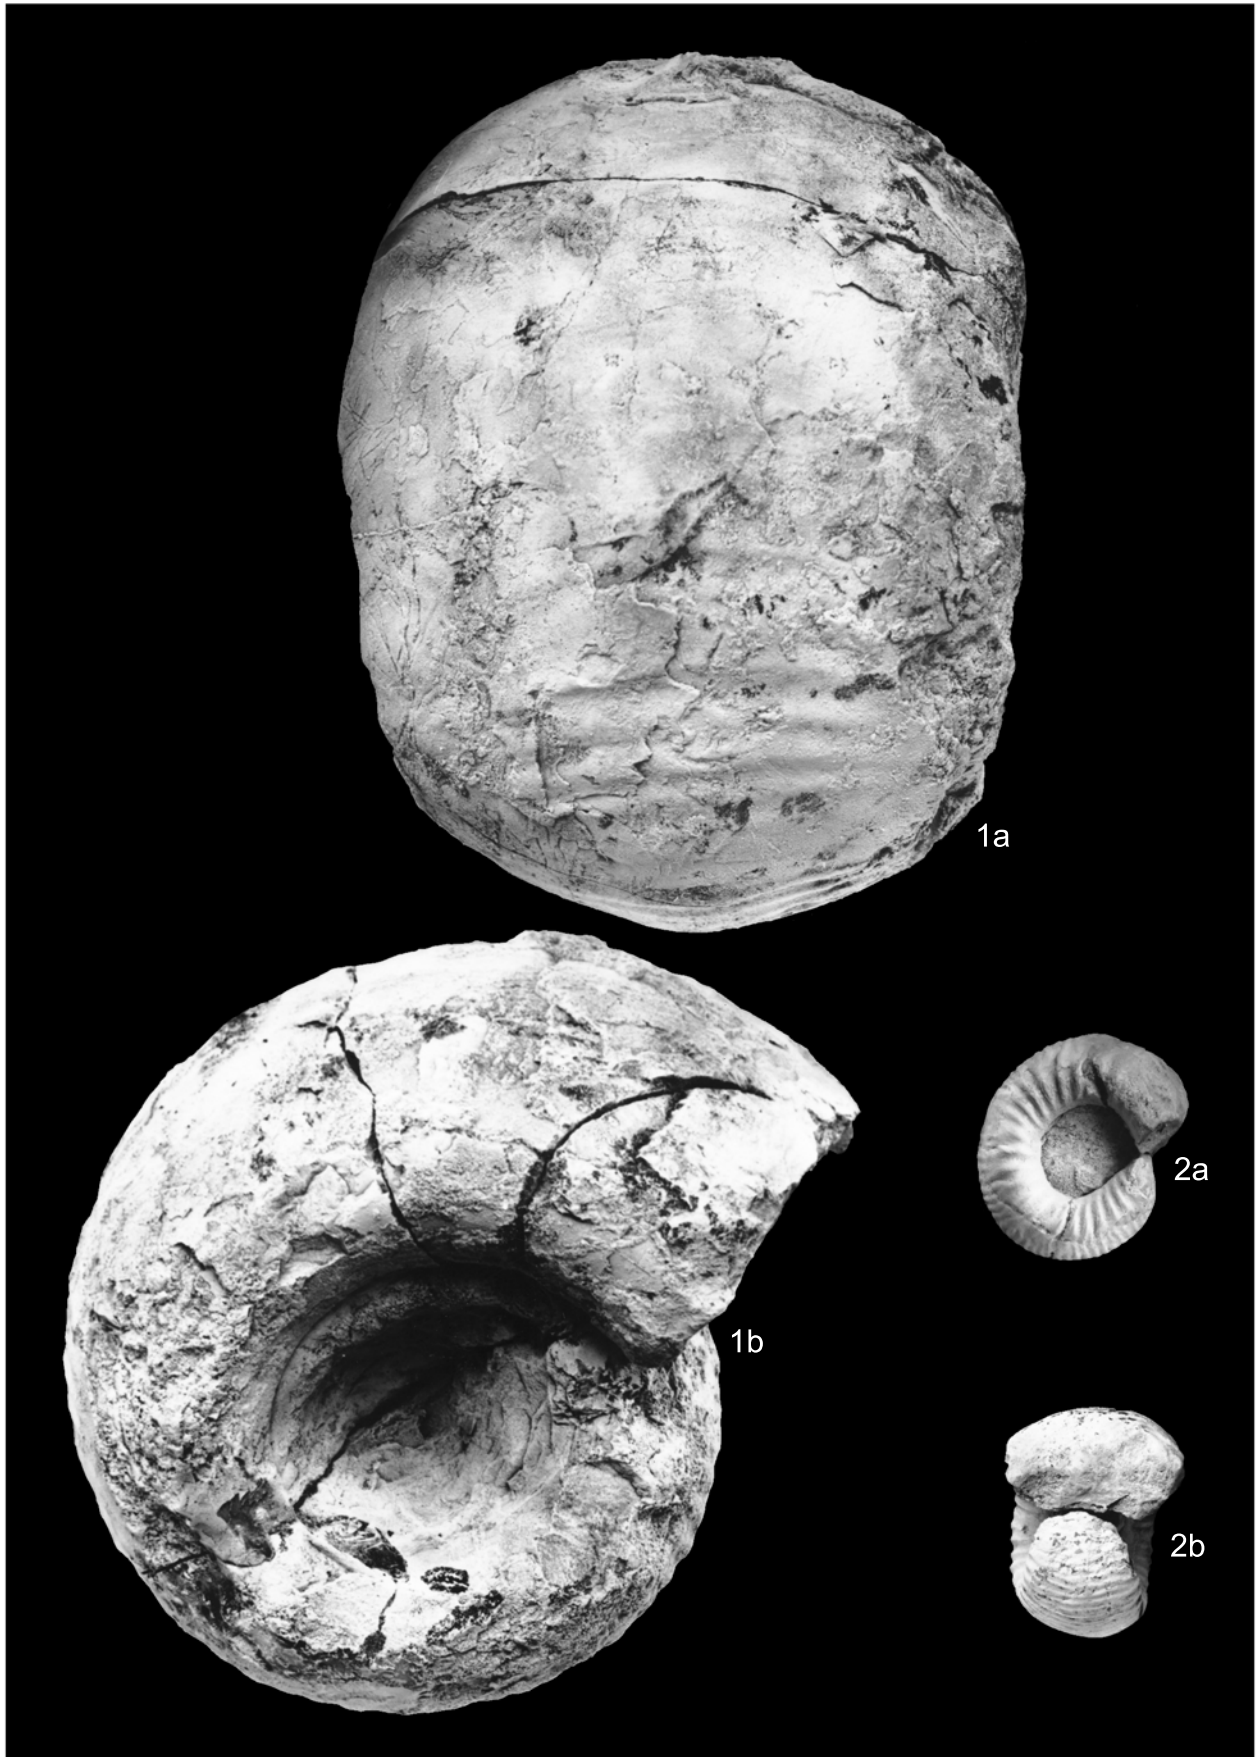

Fig. 1. *Praetulites rugosus* sp. nov., holotype; a, b — side view, c — front view, d — rear view; MUZ PIG 297.II.321, Włodowice; Lower Bathonian

Plates I–XXXIV — phot. J. Modrzejewska, PGI Warsaw; mag.  $\times 1$  (except Plate VII, Figure 3d)

Fig. 1. *Tulites (Tulites) tulotus* (Buckman), rear view, CZ.V.104.50 Częstochowa vicinity, Lower Bathonian. Fig. 2. *Tulites (Tulites) cadus* Buckman, a and b — side view, c — front view, d — rear view; MUZ PIG 297.II.441, Włodowice; Lower Bathonian

*Tulites (Tulites) cadus* Buckman: Fig. 1. a — front view, b — side view, c — rear view; MUZ PIG 1630.II.19, Rudniki near Zawiercie (iron-ore mine), Lower Bathonian; Fig. 2. Front view, CZ.103.50, Częstochowa vicinity; Lower Bathonian

Fig. 1. *Tulites (Tulites) cadus* Buckman, a — rear view, b — side view; CZ.103.50, Częstochowa vicinity; Lower Bathonian. Fig. 2 ? *Tulites* sp. (microconch), a — side view, b — front view; MUZ PIG 297.II.327, iron-ore mine “Jan”, Włodowice; Lower Bathonian