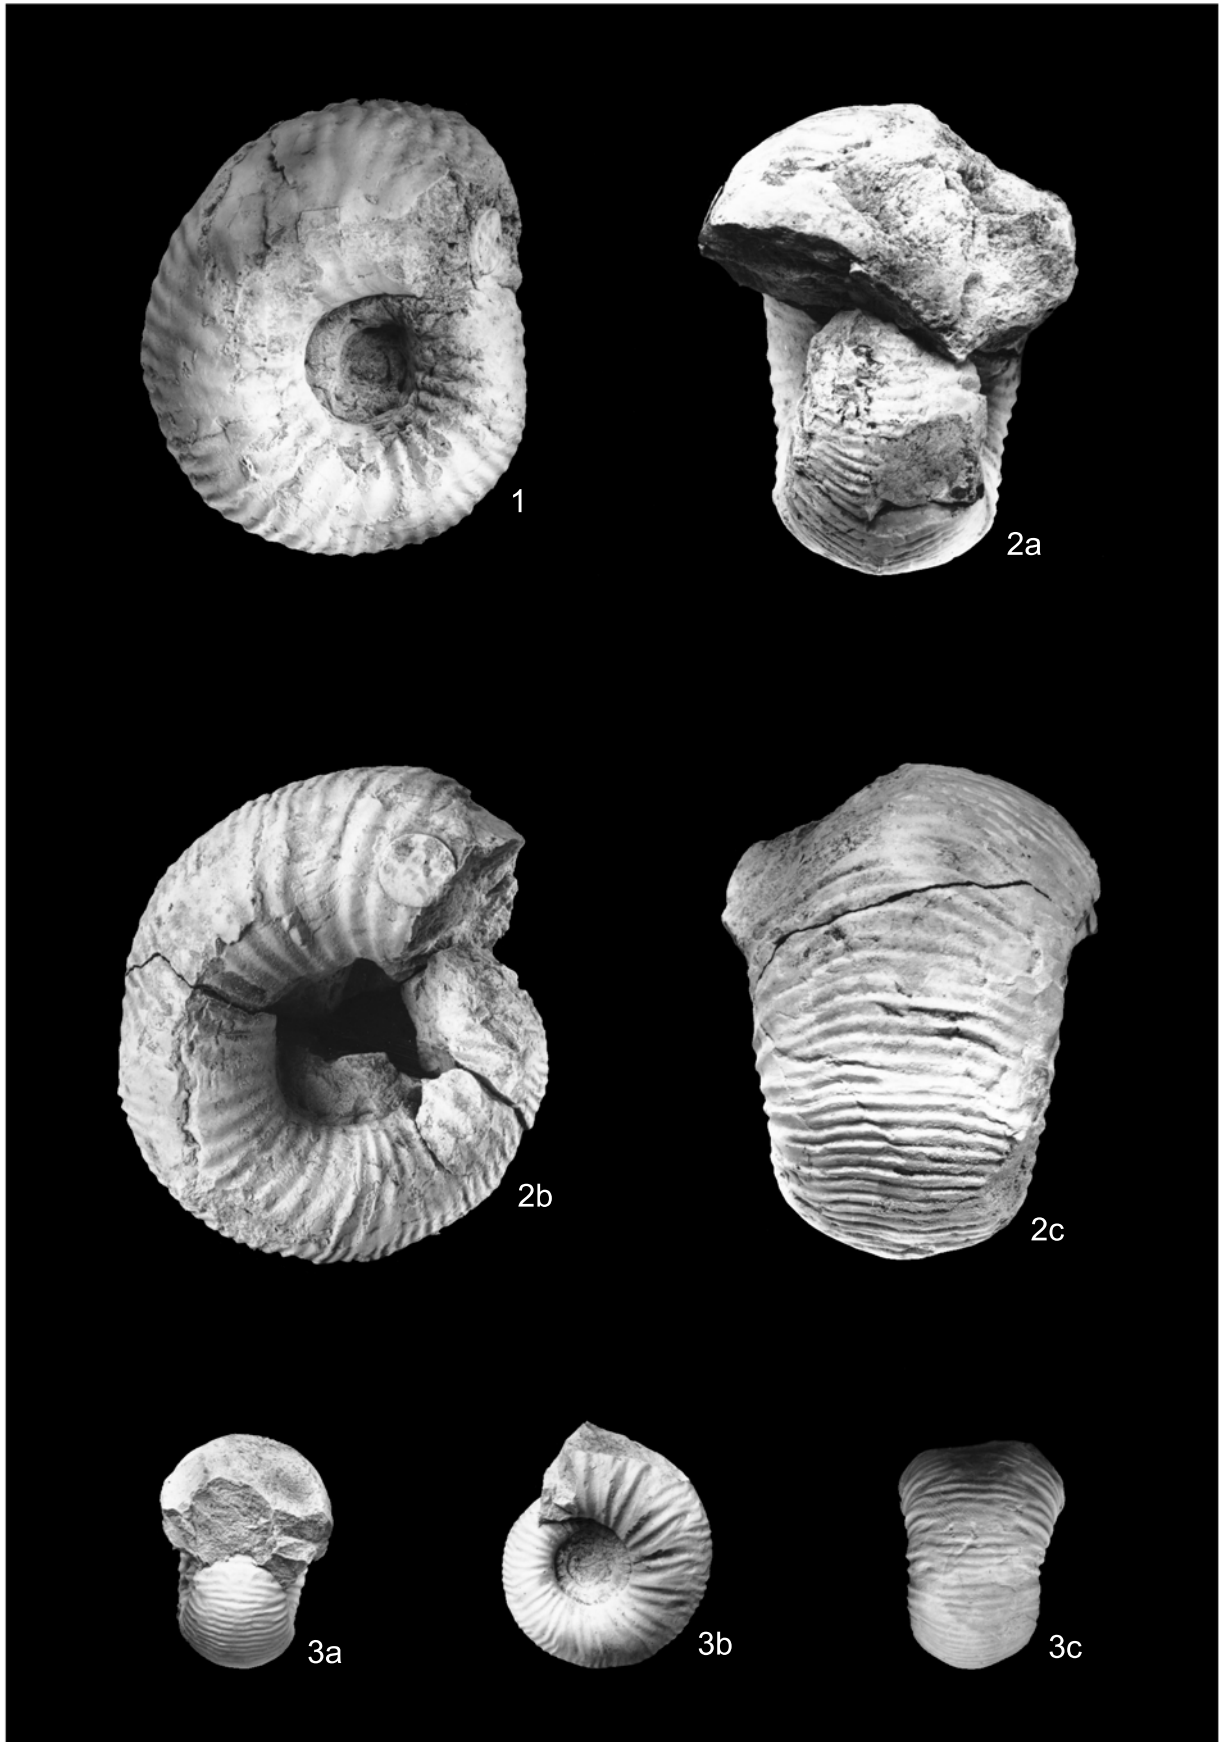

Fig. 1. *Praetulites rugosus* sp. nov., holotype; a, b — side view, c — front view, d — rear view; MUZ PIG 297.II.321, Włodowice; Lower Bathonian

Plates I–XXXIV — phot. J. Modrzejewska, PGI Warsaw; mag.  $\times 1$  (except Plate VII, Figure 3d)

Fig. 1. *Tulites (Tulites) cadus* Buckman, a — rear view, b — side view; CZ.103.50, Częstochowa vicinity; Lower Bathonian. Fig. 2 ? *Tulites* sp. (microconch), a — side view, b — front view; MUZ PIG 297.II.327, iron-ore mine “Jan”, Włodowice; Lower Bathonian

*Tulites (Rugiferites) wlodowicensis* sp. nov.: Fig. 1. Holotype, a — side view, b — front view, c — rear view; CZ.V.108.50; Fig. 2. a — rear view, b — side view, c — front view; MUZ PIG 297.II.323c; Fig. 3. a — side view, b — rear view, c — front view, d —  $\times 1.7$ , internal whorls; MUZ PIG 297.II.323a. Figs. 1–3 — iron-ore mine “Jan”, Włodowice; Lower Bathonian

Fig. 1, 2. *Tulites (Rugiferites) wlodowicensis* sp. nov. 1 — side view, MUZ PIG 297.II.319; 2: a — front view, b — side view, c — rear view, MUZ PIG 297.II.326. Fig. 3. ? *Tulites* sp. (microconch), a — front view, b — side view, c — rear view; MUZ PIG 297.II.320. Figs. 1–3 — iron-ore mine “Jan”, Włodowice; Lower Bathonian