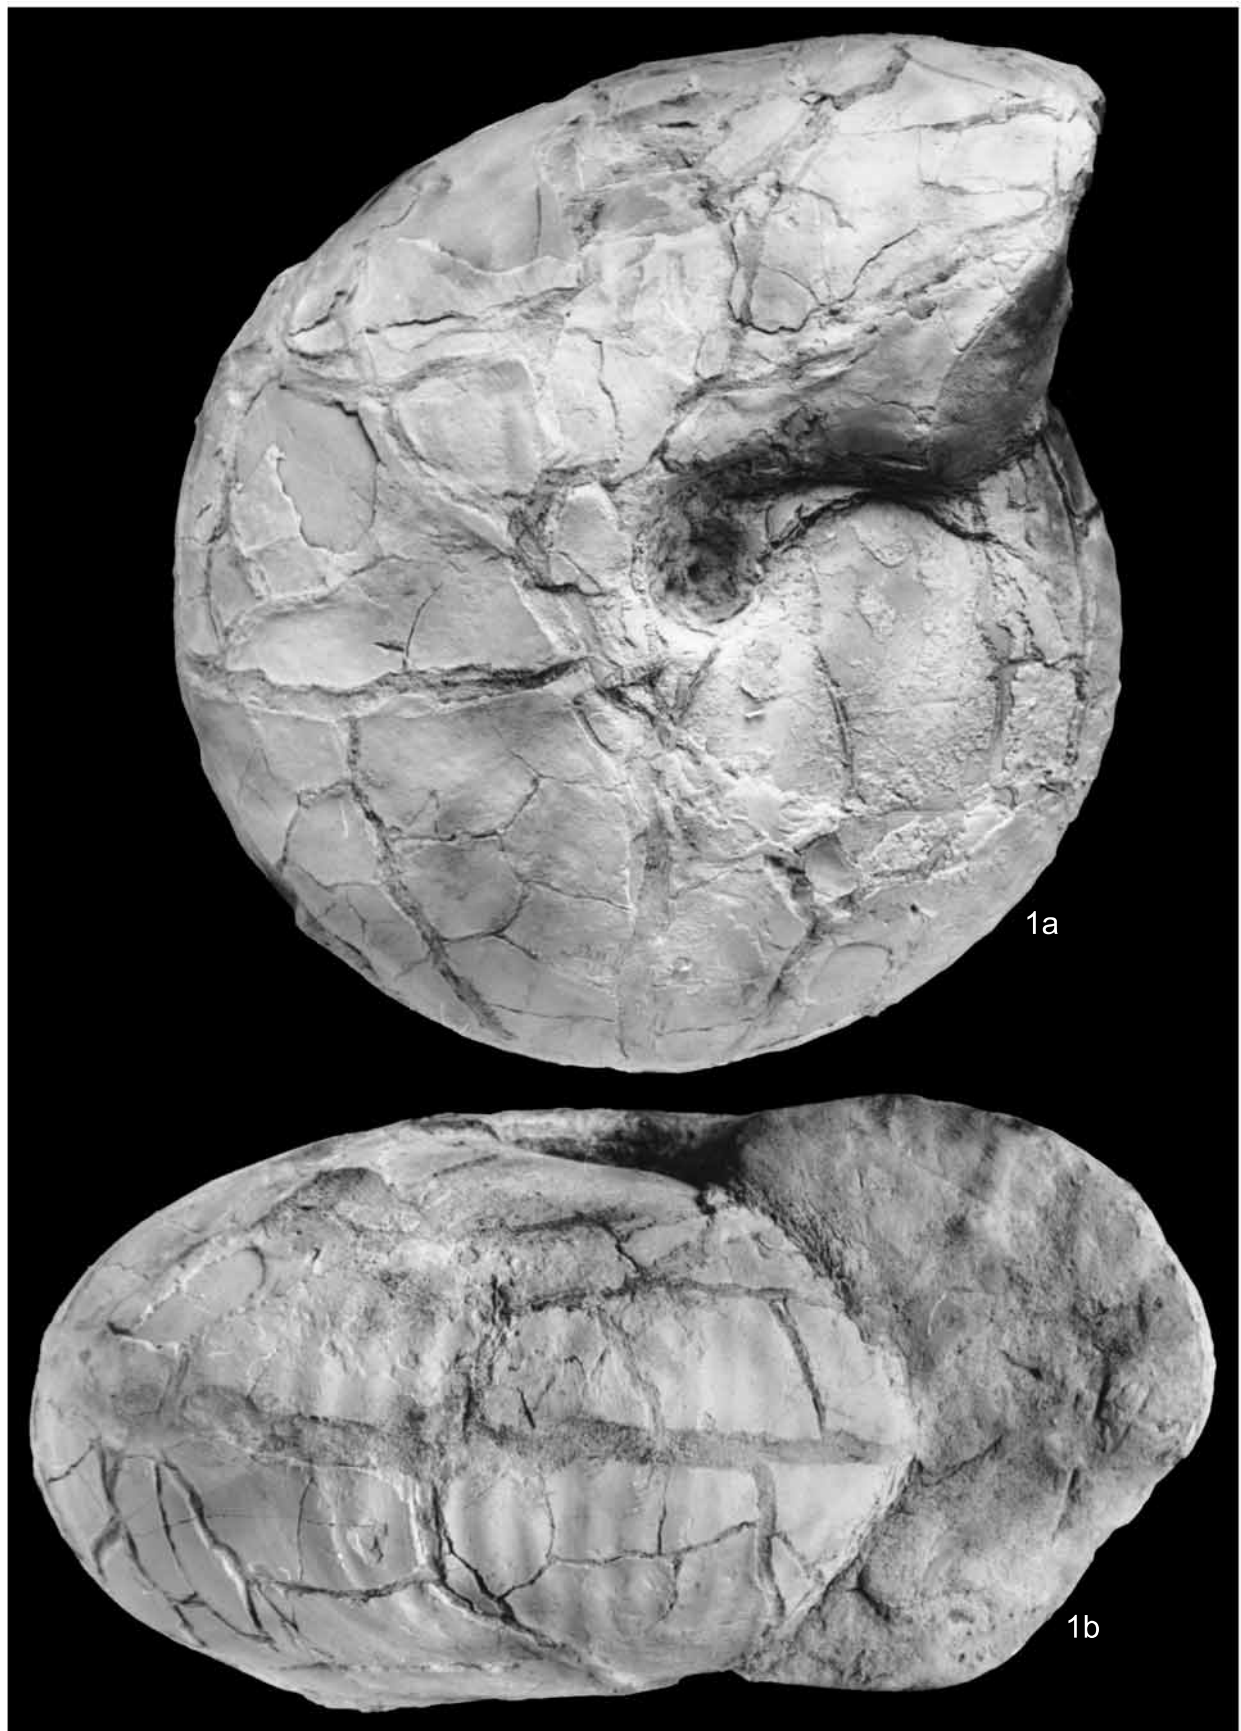

Fig. 1. *Morrisiceras morrisi* (Oppel), a — front view, b — rear view; MUZ PIG 297.II.335, Częstochowa-Bugaj. Figs. 2, 3. *Morrisiceras sphaera* Buckman, a — front view, b — side view; Fig. 2 — MUZ PIG 1630.II.8, Dąbrówka near Żarki; Fig. 3 — internal whorls of specimen, MUZ PIG 1630.II.88 (vide Pl. XIII, Fig. 1a, b), Częstochowa-Kawodrza Dolna. Figs. 1–3 Middle Bathonian, *Morrisiceras morrisi* Zone

Fig. 1. *Morrisiceras sphaera* Buckman, a — side view, b — front view, MUZ PIG 1630.II.88, Częstochowa-Kawodrza Dolna; Middle Bathonian, *Morrisiceras morrissi* Zone

Fig. 1. *Morrisiceras sphaera* Buckman, a — side view, b — front view; private collection (coll. P. Nowacki) PN-81, Częstochowa-Kawodrza Dolna; Middle Bathonian, *Morrisiceras morrissi* Zone