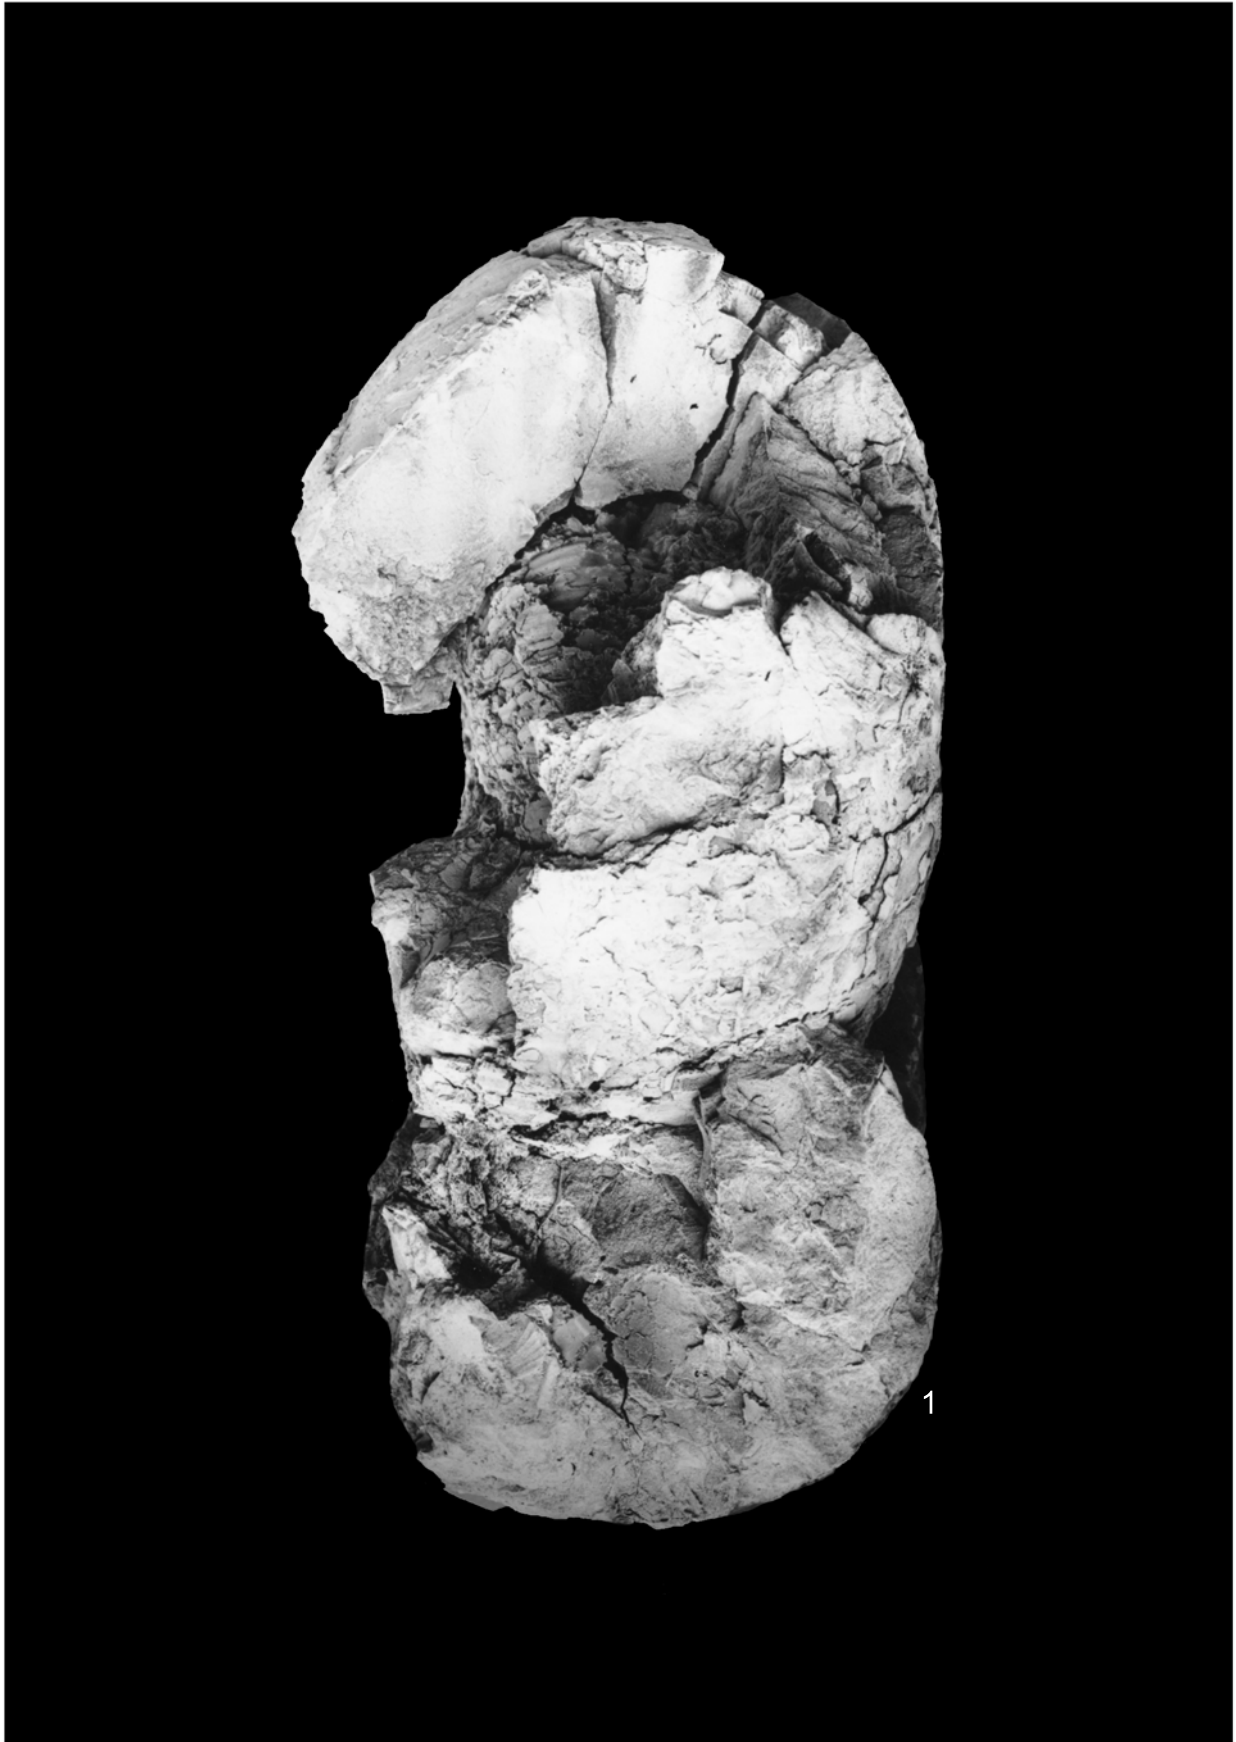

Fig. 1. *Bullatimorphites (Bullatimorphites) costatus* Arkell, front view, MUZ PIG 1630.II.84, exact locality unknown (Polish Jura Chain); Middle Bathonian, *Cadomites bremeri* Zone