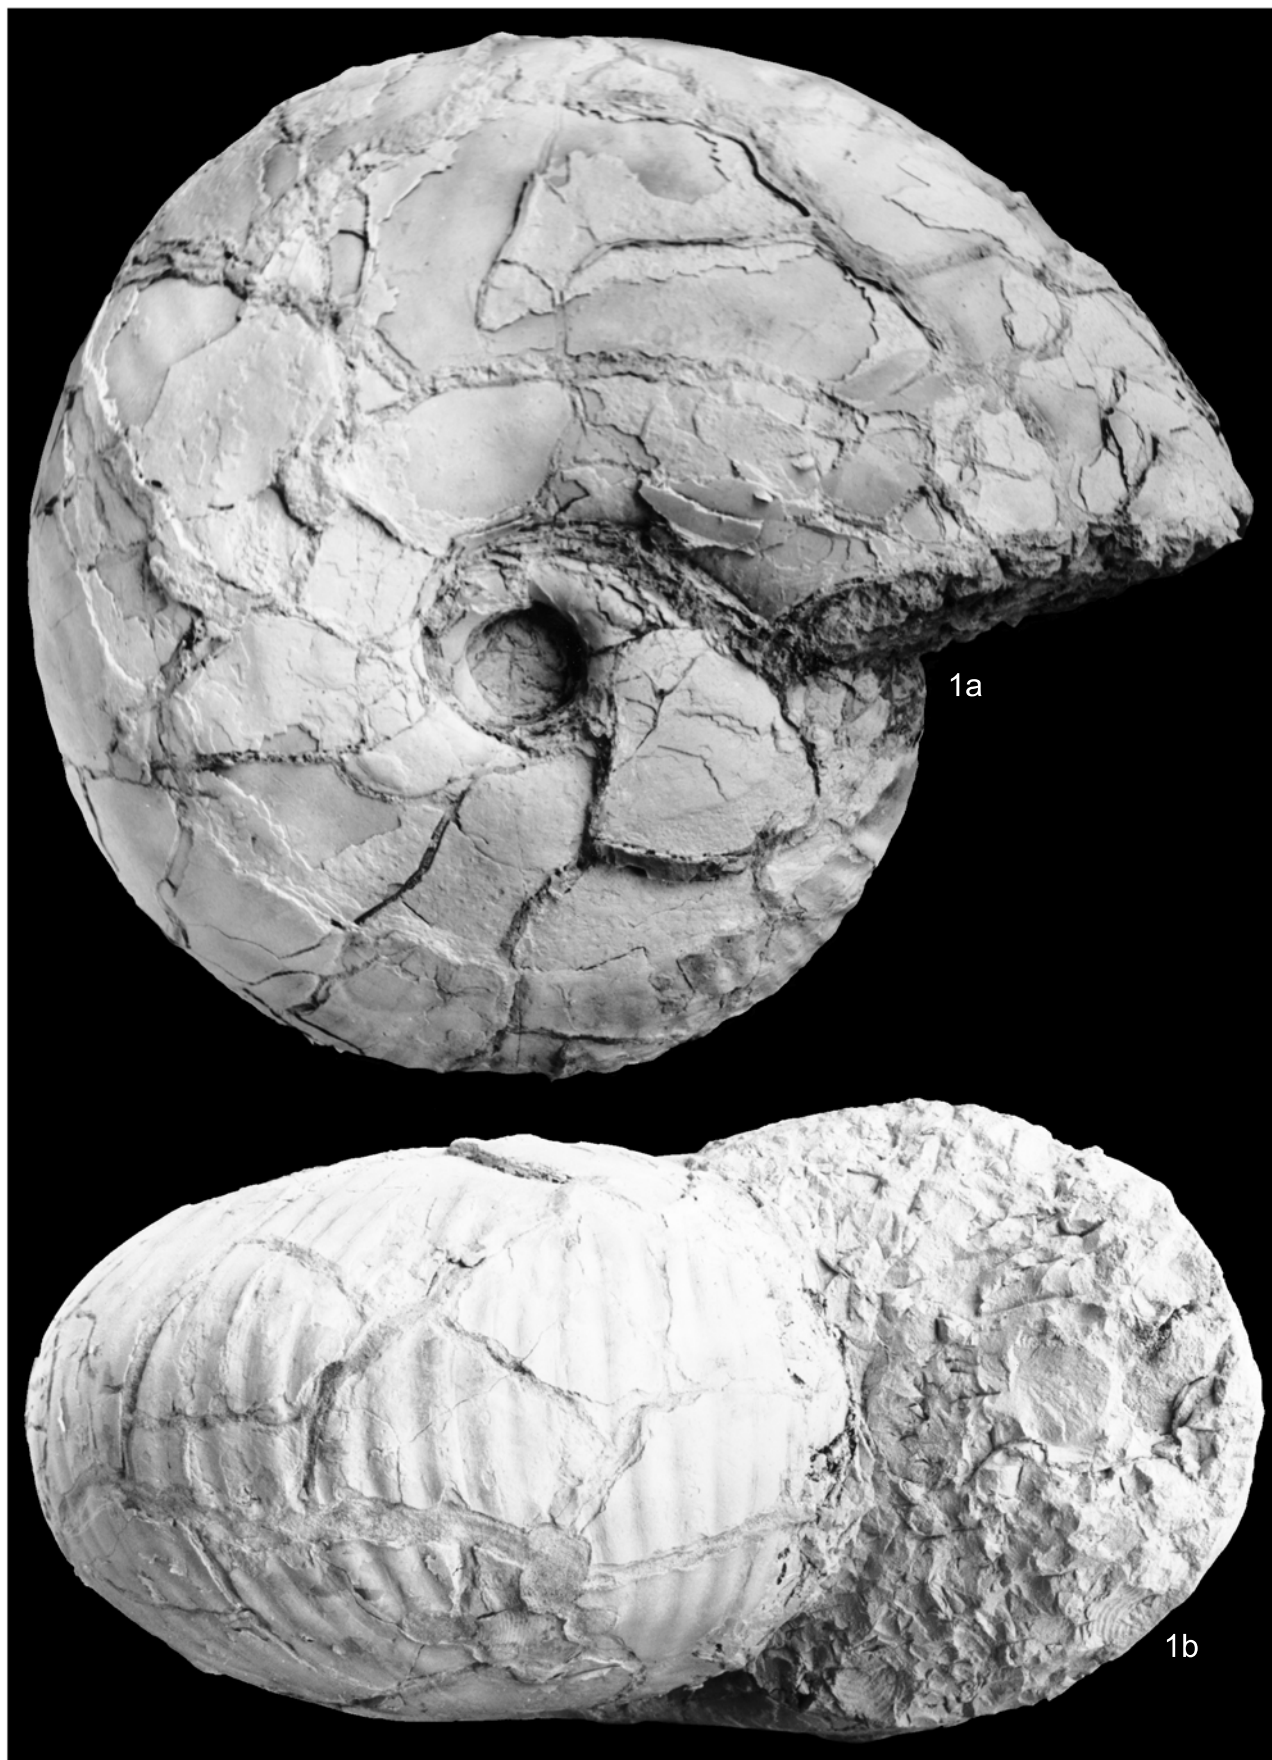

Fig. 1. *Morrisiceras czestochowiense* sp. nov., holotype, mature individual with internal whorls exposed, a — side view, b — front view, MUZ PIG 1630.II.77, Częstochowa-Zacisze, Middle Bathonian, *Morrisiceras morrisi* Zone

Fig. 1. *Morrisiceras makowskii* sp. nov., holotype, a — side view, b — rear view, c — front view, MUZ PIG 1630.II.60, Blanowice, Middle Bathonian, *Morrisiceras morrisi* Zone

Fig. 1. *Morrisceras cf. makowskii* sp. nov., a — rear view, b — front view, c — side view, MUZ PIG 1630.II.59, Blanowice, Middle Bathonian