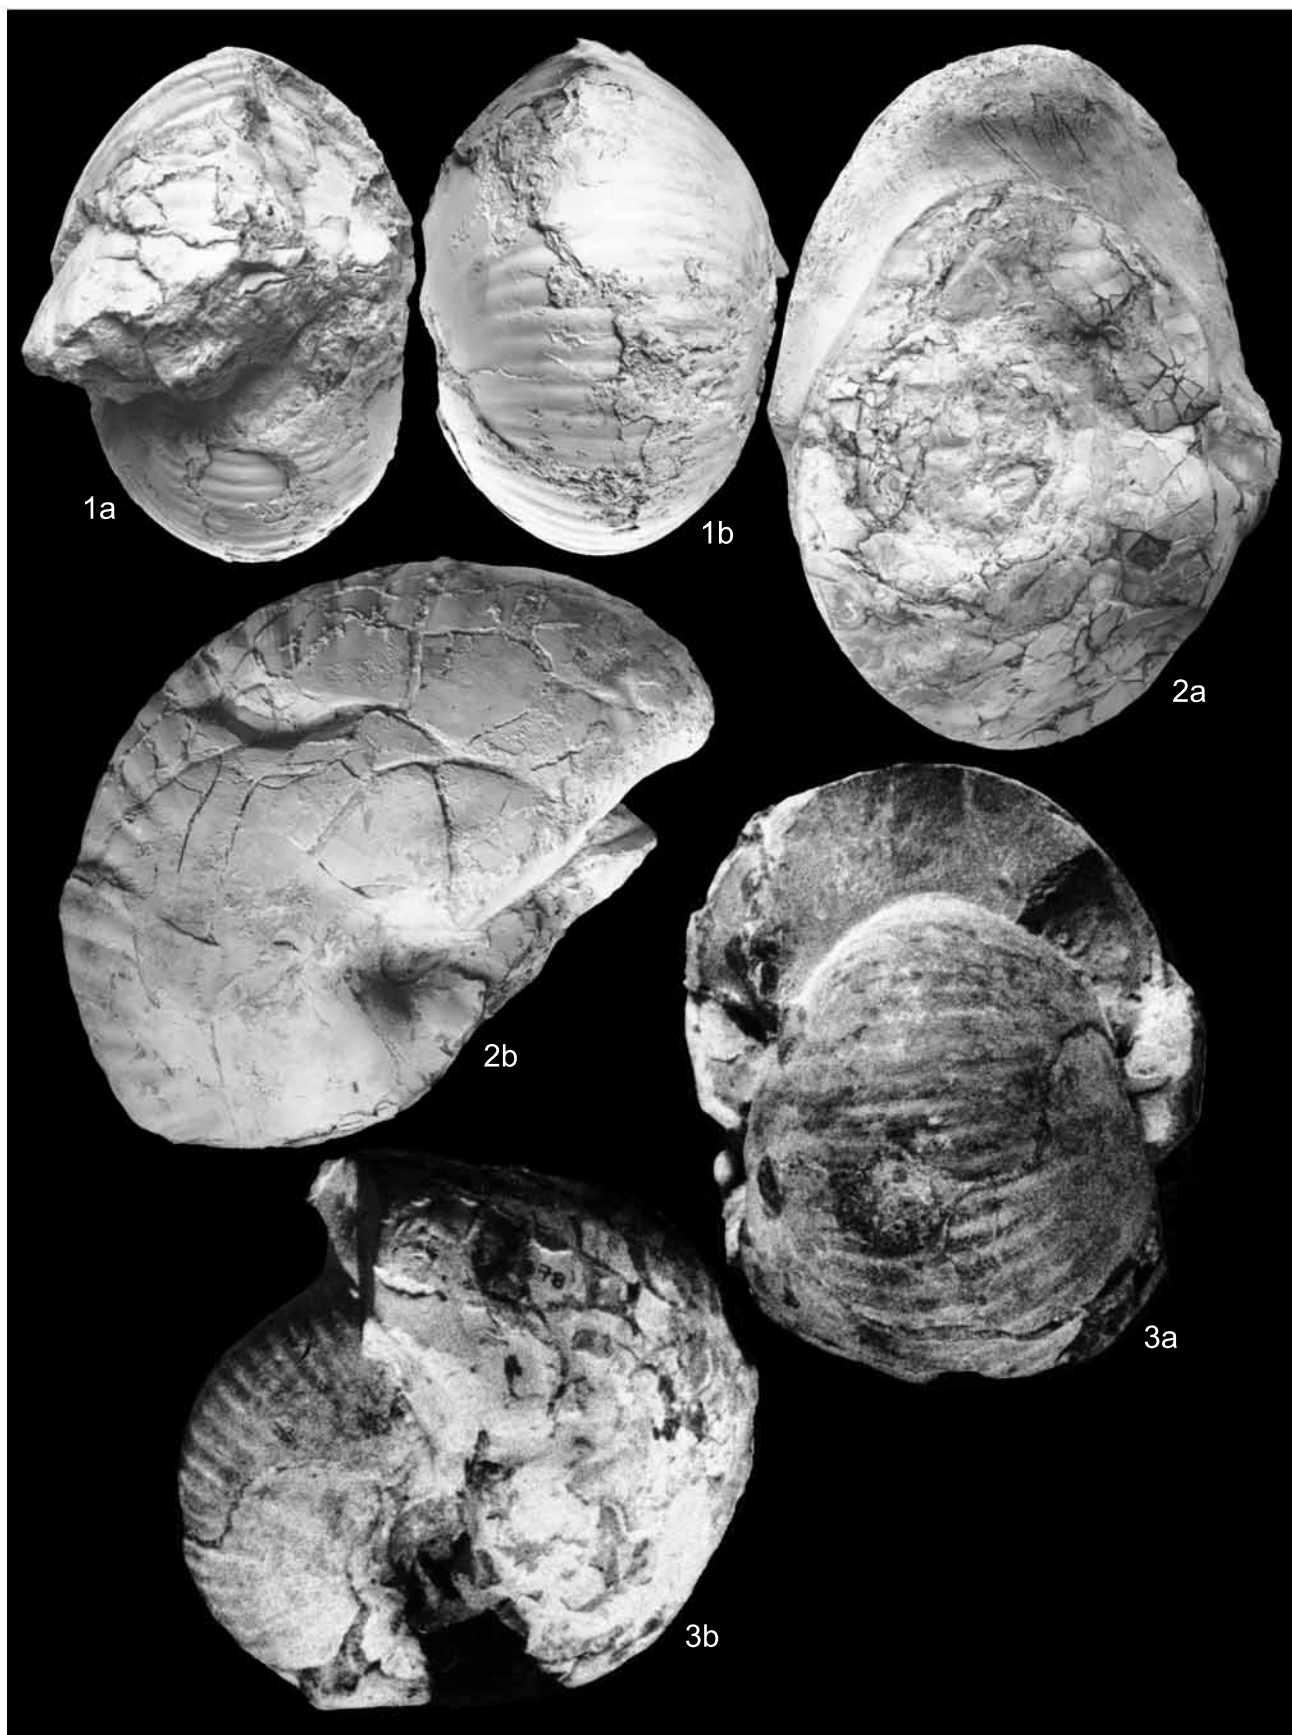

Figs. 1, 2. *Morrisiceras korustes* Buckman, a — side view, b — front view; Fig. 1 — MUZ PIG 297.II.418b, Częstochowa-Bugaj; Fig. 2. — MUZ PIG 1630.II.50, Częstochowa-Zacisze. Figs. 3, 4. *Morrisiceras morrisi* (Oppel), Fig. 3 a — front view, b — side view; MUZ PIG 1630.II.62, Częstochowa-Zacisze; Fig. 4 — side view, MUZ PIG 297.II.335, Częstochowa-Bugaj. Figs. 1–4 — Middle Bathonian, *Morrisiceras morrisi* Zone

Fig. 1. *Morrisiceras morrisi* (Oppel), a — front view, b — rear view; MUZ PIG 297.II.335, Częstochowa-Bugaj. Figs. 2, 3. *Morrisiceras sphaera* Buckman, a — front view, b — side view; Fig. 2 — MUZ PIG 1630.II.8, Dąbrówka near Żarki; Fig. 3 — internal whorls of specimen, MUZ PIG 1630.II.88 (vide Pl. XIII, Fig. 1a, b), Częstochowa-Kawodrza Dolna. Figs. 1–3 Middle Bathonian, *Morrisiceras morrisi* Zone