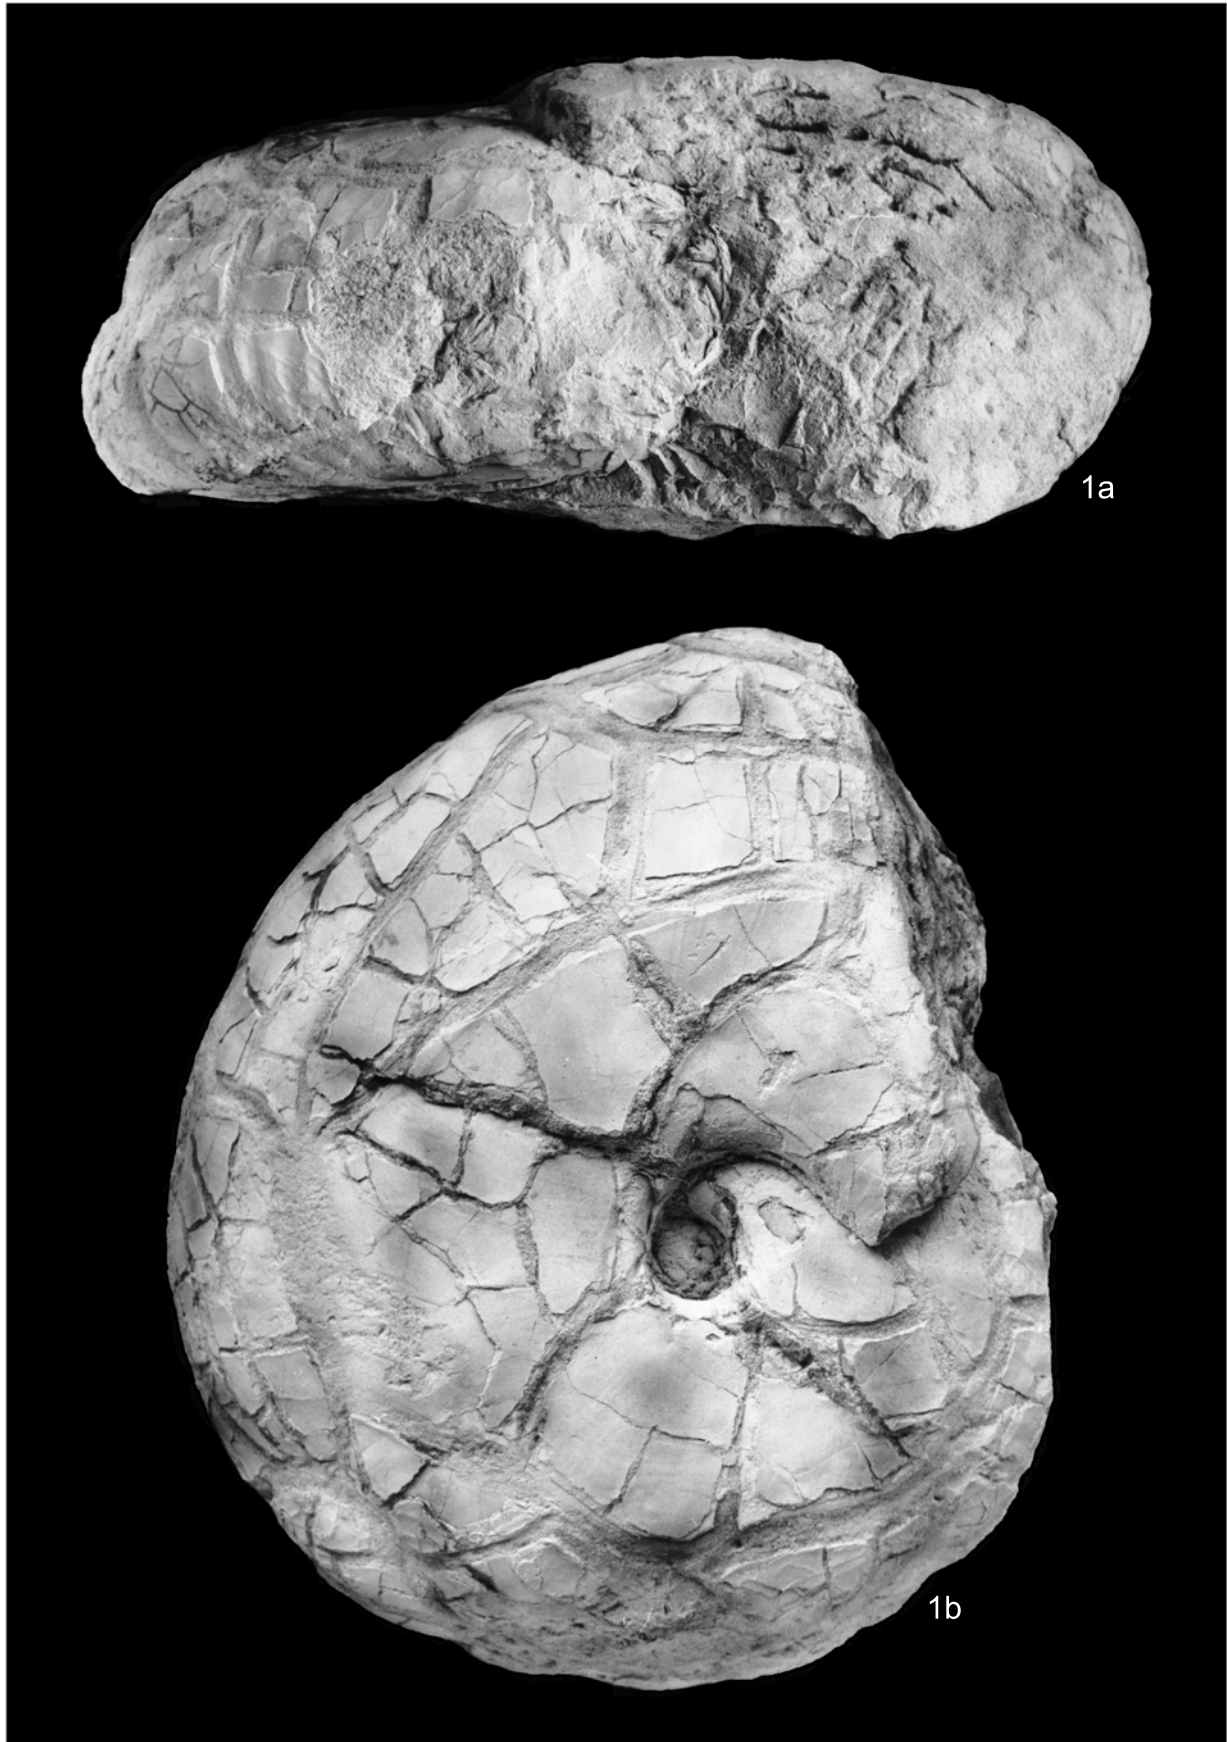

Fig. 1. *Morrisiceras lycetti* (Arkell), a — internal whorls, front view, b — internal whorls, side view, c — complete specimen, front view, d — complete specimen, side view; MUZ PIG 1630.II.69, exact locality unknown; Middle Bathonian, *Morrisiceras morrissi* Zone

Fig. 1. *Morrisiceras lycetti* (Arkell), a — front view, b — side view; private collection (coll. P. Nowacki) PN-71, Częstochowa-Gnaszyn Dolny; Middle Bathonian, *Morrisiceras morrisoni* Zone

Fig. 1. *Morrisiceras cybeus* sp. nov., holotype, a — side view, b — front view, MUZ PIG 42.II.24, Częstochowa-Kawodrza Dolna, Middle Bathonian, *Morrisiceras morrissi* Zone